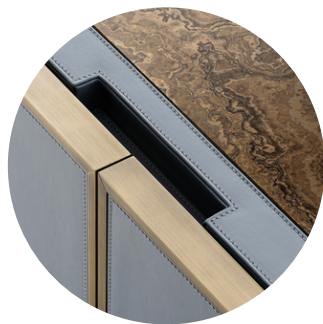

A key feature of a remarkable dining room, the ATELIER sideboard is crafted entirely from walnut wood, complemented by leather accents. The top can also be customized with a marble finish, while the doors are available in either ribbed bronze glass or leather coverings. This sideboard boasts a dual purpose: it serves as both an elegant storage solution and a stylish surface for showcasing decorative items. Inside, it offers spacious shelves that are perfect for storing plates, cutlery, and other dining essentials. Customization options are available.

## CUSTOMIZATION

Metal

Wood

Lacquered

Marble

Leather

### Technical

**Structure:** MDF, walnut wood or glossy monochrome lacquered polyester finish. Leather application. / **Internal equipment:** two compartments with shelf in walnut wood or matt lacquered finish / **Doors:** four, available with ribbed glass or with leather application. / **Top:** available in veneered wood, glossy monochrome lacquered polyester finish or marble. / **Details:** metal in Bronze, Brushed gold, Brushed Bronze, Matt Light Platinum, Audrey Gold or Gunmetal finish. / **Seams:** tone on tone, light thread, middle thread, dark thread.