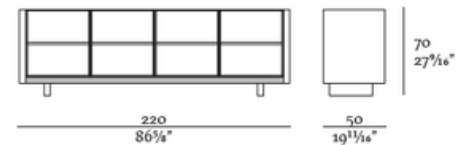

Luxury Takes Passion

Technical

Structure: MDF, walnut wood or glossy monochrome lacquered polyester finish. Leather application. / **Internal equipment:** two compartments with shelf in walnut wood or matt lacquered finish / **Doors:** four, available with ribbed glass or with leather application. / **Top:** available in veneered wood, glossy monochrome lacquered polyester finish or marble. / **Details:** metal in Bronze, Brushed gold, Brushed Bronze, Matt Light Platinum, Audrey Gold or Gunmetal finish. / **Seams:** tone on tone, light thread, middle thread, dark thread.

Dimensions in cm. Turri reserves the right to make changes.

We are here to help YOU! Receive material samples and view the sourcebooks showcasing the entire Turri brand collection. Gain access to personalized service, and unlimited customization for your project with LAVARA.

TALK TO US

+1 201 419 2239

+1 949 528 2729

www.lavara.world

All rights reserved 2024 © Lavara

warren@lavara.world

nicole@lavara.world