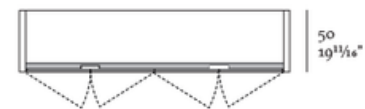

Luxury Takes Passion

Technical

Structure: MDF, walnut wood or glossy monochrome lacquered polyester finish. Leather application. / **Internal equipment:** two compartments with shelf in walnut wood or matt lacquered finish / **Doors:** four, available with ribbed glass or with leather application. / **Top:** available in veneered wood, glossy monochrome lacquered polyester finish or marble. / **Details:** metal in Bronze, Brushed gold, Brushed Bronze, Matt Light Platinum, Audrey Gold or Gunmetal finish. / **Seams:** tone on tone, light thread, middle thread, dark thread.

Dimensions in cm. Turri reserves the right to make changes.

We are here to help YOU! Receive material samples and view the sourcebooks showcasing the entire Turri brand collection. Gain access to personalized service, and unlimited customization for your project with LAVARA.

TALK TO US

+1 201 419 2239

+1 949 528 2729

www.lavara.world

All rights reserved 2024 © Lavara

warren@lavara.world

nicole@lavara.world