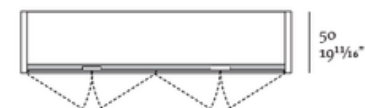

Luxury Takes Passion

Technical

Structure: MDF, walnut wood or glossy monochrome lacquered polyester finish. Leather application. / **Internal equipment:** two compartments with shelf in walnut wood or matt lacquered finish / **Doors:** four, available with ribbed glass or with leather application. / **Top:** available in veneered wood, glossy monochrome lacquered polyester finish or marble. / **Details:** metal in Bronze, Brushed gold, Brushed Bronze, Matt Light Platinum, Audrey Gold or Gunmetal finish. / **Seams:** tone on tone, light thread, middle thread, dark thread.

Dimensions in cm. Turri reserves the right to make changes.

We are here to help YOU! Receive material samples and view the sourcebooks showcasing the entire Turri brand collection. Gain access to personalized service, and unlimited customization for your project with LAVARA.

TALK TO US

+1 201 419 2239

+1 949 528 2729

www.lavara.world

All rights reserved 2024 © Lavara

warren@lavara.world

nicole@lavara.world