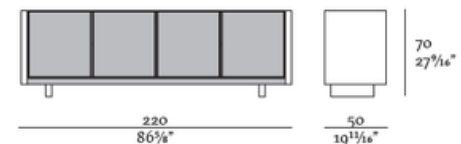

Luxury Takes Passion

Technical

Structure: MDF, walnut wood or glossy monochrome lacquered polyester finish. Leather application. / **Internal equipment:** two compartments with shelf in walnut wood or matt lacquered finish / **Doors:** four, available with ribbed glass or with leather application. / **Top:** available in veneered wood, glossy monochrome lacquered polyester finish or marble. / **Details:** metal in Bronze, Brushed gold, Brushed Bronze, Matt Light Platinum, Audrey Gold or Gunmetal finish. / **Seams:** tone on tone, light thread, middle thread, dark thread.

Dimensions in cm. Turri reserves the right to make changes.

We are here to help YOU! Receive material samples and view the sourcebooks showcasing the entire Turri brand collection. Gain access to personalized service, and unlimited customization for your project with LAVARA.

TALK TO US

+1 201 419 2239

+1 949 528 2729

www.lavara.world

All rights reserved 2024 © Lavara

warren@lavara.world

nicole@lavara.world