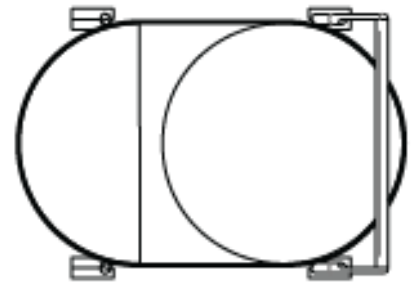

### **Bouteiller**

Art. 32000

75 x 50 x H 74 cm

We are here to help YOU! Receive material samples and view the sourcebooks showcasing the entire ELIE SAAB Maison collection. Gain access to personalized service, and unlimited customization for your project with LAVARA.