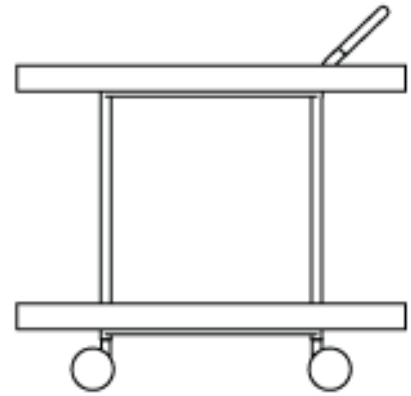

# BOUTEILLER BAR TROLLEY

Introducing the BOUTEILLER BAR TROLLEY - a must-have addition to any leisurely setting. Choose from the timeless black nickel or bronzed metal finish to complement your decor seamlessly. Complete with a luxurious marble top, this trolley adds an element of opulence to any space. Experience the epitome of leisure with the BOUTEILLER BAR TROLLEY and elevate your relaxation experience to new heights.

### **Bouteiller**

Art. 32000

75 x 50 x H 74 cm

We are here to help YOU! Receive material samples and view the sourcebooks showcasing the entire ELIE SAAB Maison collection. Gain access to personalized service, and unlimited customization for your project with LAVARA.