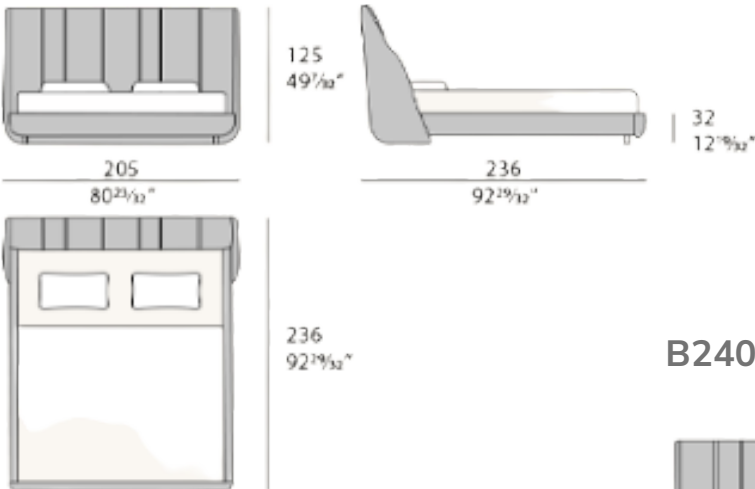

CUSTOMIZATION

Solid Wood

Fabric

Leather

Luxury Living. Masterfully Curated.

B240

B240K

Dimensions in cm. Turri reserves the right to make changes.