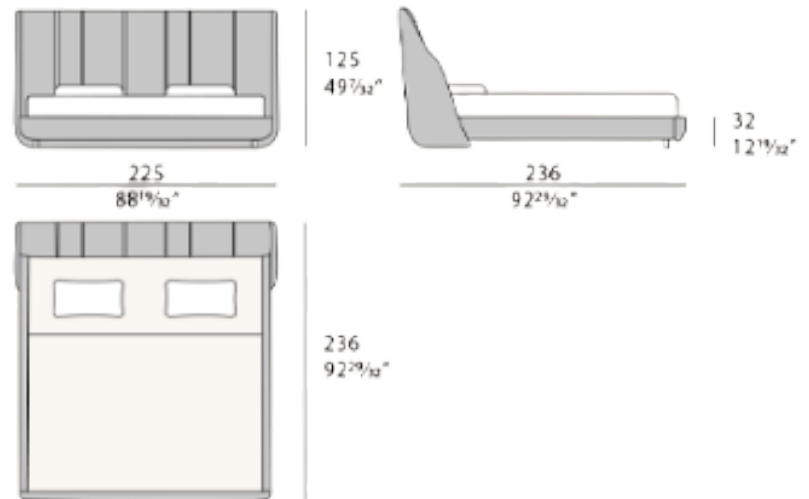

CUSTOMIZATION

Solid Wood

Fabric

Leather

Luxury Living. Masterfully Curated.

B240

B240K

Dimensions in cm. Turri reserves the right to make changes.