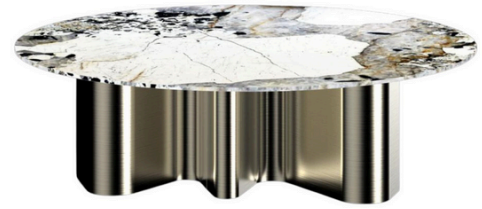

DUNE LOW TABLES

Drawing inspiration from the graceful contours of the Arabian desert dunes, the DUNE LOW TABLE collection stands as an epitome of timeless elegance within the ELIE SAAB Maison offerings. Its foundation is a masterpiece, meticulously crafted by Italy's finest artisans: a flowing wave meticulously shaped from curved brass plates, crowned with a top surface in luxurious wood, stone, marble or smoked glaas. This coffee table seamlessly blends artistic craftsmanship and refined design, making it an iconic addition to any sophisticated interior.

CUSTOMIZATION

Glass

Wood

Marble

Metal

L'Art de Vivre
"The Art of Living"

Art. 30109
Low Table Ø120
Ø 120 x H 35 cm
Wood & Marble

Art. 30119
Coffee Table Glass Ø120
Ø 120 x H 35 cm
Smoked or Transparent Glass