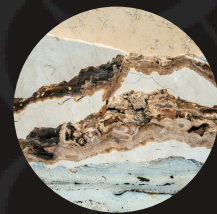

# DUNE TABLE WITH RED LACQUERED METAL BASE

Introducing the DUNES LACQUERED BASE Dining Table - Crafted with a sleek metal lacquered base, available in a range of captivating colors, this table is a statement piece in any dining room. The top is adorned with your choice of stones and marbles from our exquisite collection or opt for a modern touch with transparent or smoked glass. Available in dimensions ranging 240, 300, 400, 600 and 800cm, or customize to your specifications with a bespoke request after a thorough technical evaluation. Redefine dining in style with the DUNES LACQUERED BASE Dining Table.

## CUSTOMIZATION

Glass

Marble

Lacquered

*Luxury Living.  
Masterfully Curated.*

Art. 30110  
Oval Table 240  
240 x 110 x H 74 cm

Art. 30111  
Oval Table 300  
300 x 120 x H 74 cm

We are here to help YOU! Receive material samples and view the sourcebooks showcasing the entire ELIE SAAB Maison collection. Gain access to personalized service, and unlimited customization for your project with LAVARA.