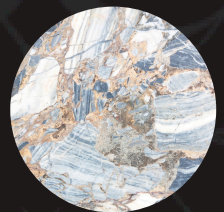

DAMOUR boasts a striking silhouette and generous volume, offered in three distinct dimensions. The tabletop is available in Arabescato Orobiço, Arabescato Vagli, Gold Calacatta, and more. Enquire with us for customization.

CUSTOMIZATION

Bronzed Metal

Marble

Luxury Living. Masterfully Curated.

Console 140

Art. 30700

140 x 45 x H 72 cm

Console 240