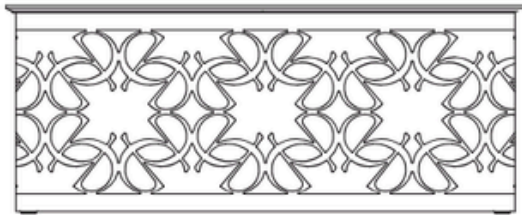

Console with structure in polished nickel, sparkling bronze or bronzed metal. Top and inserted base available in all marbles, stones, woods, and lacquers from the collection. The console's top and inserted base must always be made of the same material, whether it is marble or lacquer. /

CUSTOMIZATION

Bronzed Metal

Marble

Luxury Living. Masterfully Curated.

Console 180
180 x 42 x H 75

Receive material samples and view the sourcebooks showcasing the entire ELIE SAAB Maison collection. Gain access to personalized service, and unlimited customization for your project with LAVARA.