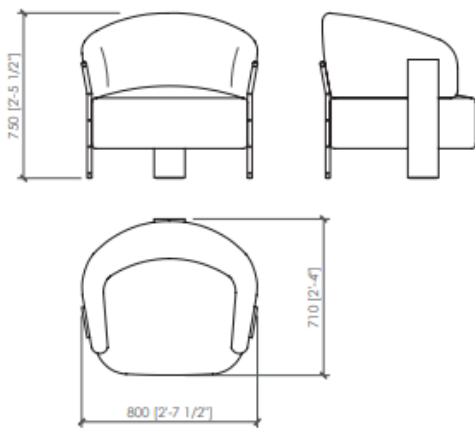

Luxury Living. Masterfully Curated.