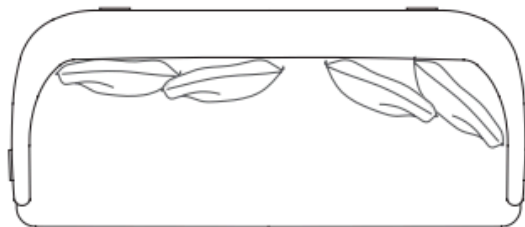

7

DIAMANTE Sofa 200

back cushion option A
cm 80x50
in 31"1/2x17"2/3

back cushions | cuscini schienale OPTION A

back cushion option B
cm 55x55
in 21"2/3x21"2/3

back cushions | cuscini schienale OPTION B

Luxury Living. Masterfully Curated.

8

DIAMANTE Sofa 240

1010 [3'-3 3/4\"/>

back cushion option A
cm 100x50
in 39\"/>

back cushions | cuscini schienale OPTION A

back cushion option B
cm 55x55
in 21\"/>

back cushions | cuscini schienale OPTION B