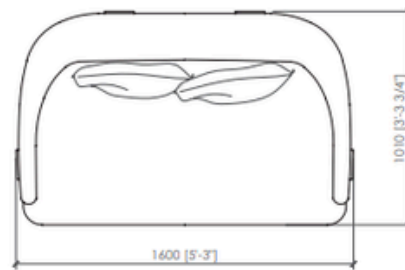

4 DIAMANTE Lounge Sofa 240

Luxury Living. Masterfully Curated.

5 DIAMANTE Armchair

6 DIAMANTE Sofa 160

back cushion | cuscino schienale
cm 55x55 | in 21"2/3x21"2/3

back cushion | cuscino schienale
cm 55x55 | in 21"2/3x21"2/3