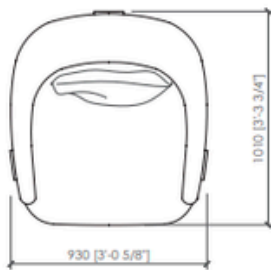

4 DIAMANTE Lounge Sofa 240

Luxury Living. Masterfully Curated.

5 DIAMANTE Armchair

6 DIAMANTE Sofa 160

back cushion | cuscino schienale
cm 55x55 | in 21"2/3x21"2/3

back cushion | cuscino schienale
cm 55x55 | in 21"2/3x21"2/3