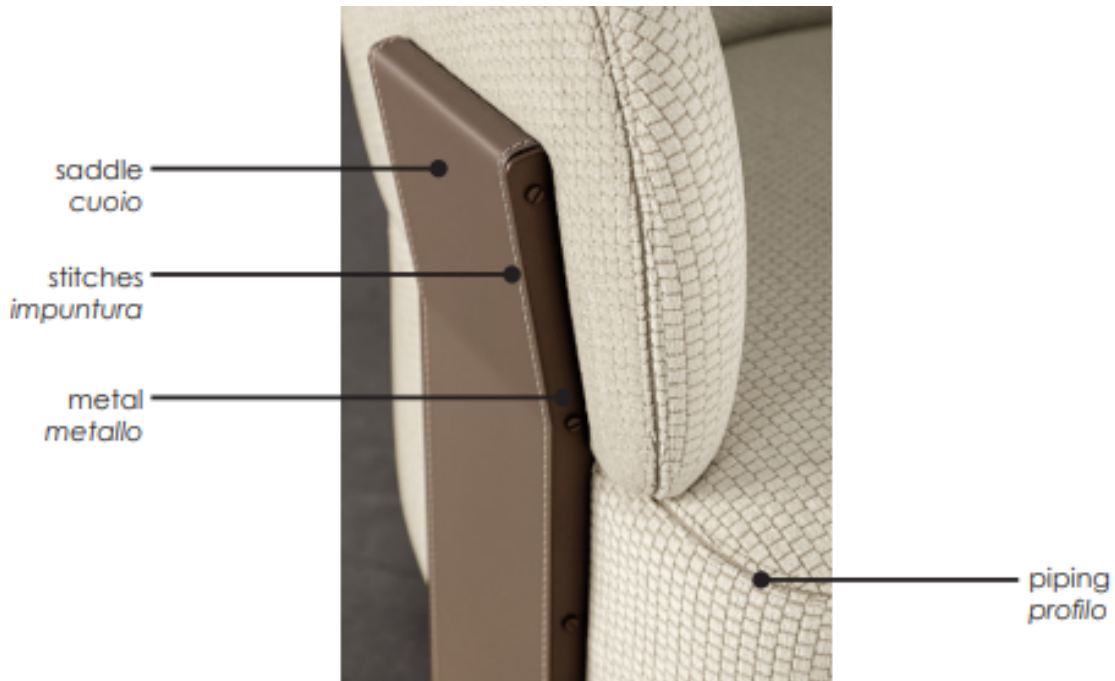

DIAMANTE

LEG FINISHES - METAL DETAIL

SATIN BRASS LIGHT

cat. 1

SATIN BRASS DARK

cat. 1

PLATINUM

cat. 1