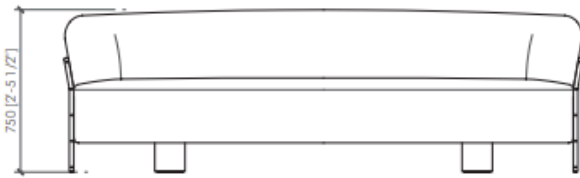

7

DIAMANTE Sofa 200

back cushion option A
cm 80x50
in 31"1/2x17"2/3

back cushions | cuscini schienale OPTION A

back cushion option B
cm 55x55
in 21"2/3x21"2/3

back cushions | cuscini schienale OPTION B

Luxury Living. Masterfully Curated.

8

DIAMANTE Sofa 240

1010 [3'-3 3/4\"/>

back cushion option A
cm 100x50
in 39\"/>

back cushions | cuscini schienale OPTION A

back cushion option B
cm 55x55
in 21\"/>

back cushions | cuscini schienale OPTION B