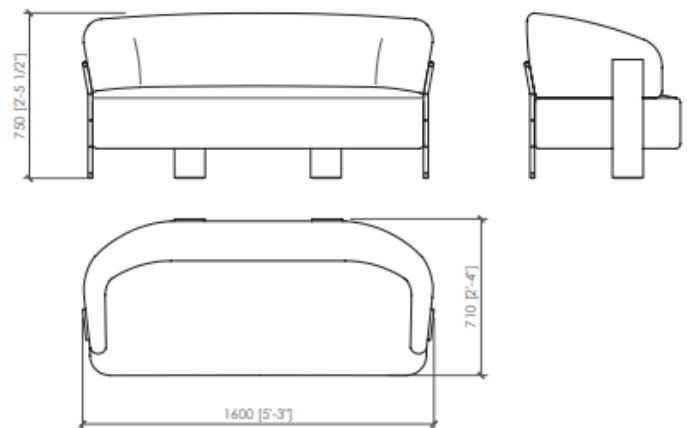

Metal

Fabric

Leather