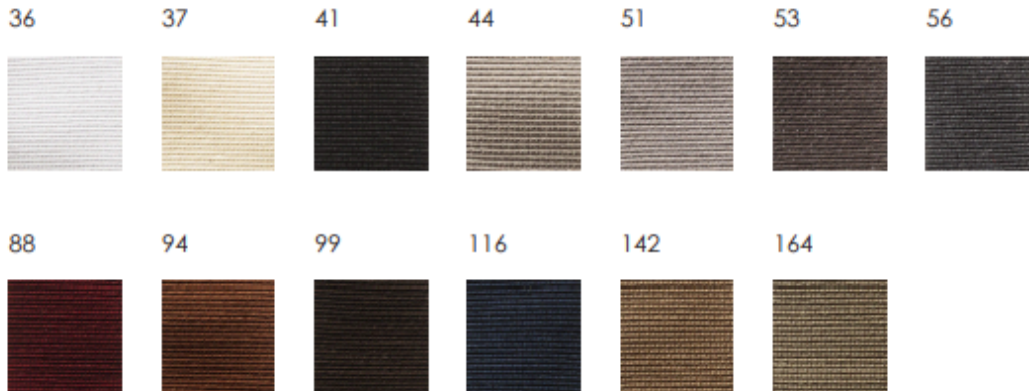

Luxury Living. Masterfully Curated.

COVER: FABRIC & LEATHER

refer to .pdf file MC_FABRICS and MC_LEATHER | fare riferimento al file .pdf MC_FABRICS and MC_LEATHER

- cat. LIFE
- cat. GLAMOUR
- cat. FASHION
- cat. STYLE
- cat. COMFORT
- cat. ELEGANCE
- cat. ELITE
- cat. LUXURY

PIPING & STITCHING

Printed colors are to be considered indicative

Dimensions in mm. MC Meroni & Colzani reserve the right to make changes.

We are here to help YOU! Receive material samples and view the sourcebooks showcasing the entire MC Meroni & Colzani brand collection. Gain access to personalized service, and unlimited customization for your project with LAVARA.

TALK TO US

+1 201 419 2239

+1 949 528 2729

www.lavaraworld.com

All rights reserved 2024 © Lavara

warren@lavaraworld.com

nicole@lavaraworld.com