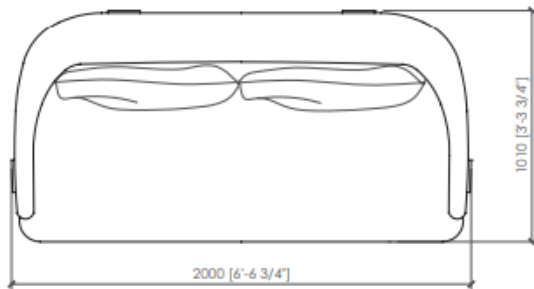

7

DIAMANTE Sofa 200

back cushion option A
cm 80x50
in 31"1/2x17"2/3

back cushions | cuscini schienale OPTION A

back cushion option B
cm 55x55
in 21"2/3x21"2/3

back cushions | cuscini schienale OPTION B

Luxury Living. Masterfully Curated.