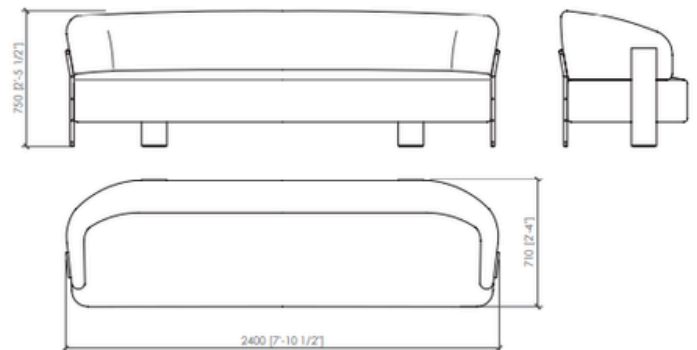

4 DIAMANTE Lounge Sofa 240

Luxury Living. Masterfully Curated.

5 DIAMANTE Armchair

6 DIAMANTE Sofa 160

back cushion | cuscino schienale
cm 55x55 | in 21"2/3x21"2/3

back cushion | cuscino schienale
cm 55x55 | in 21"2/3x21"2/3