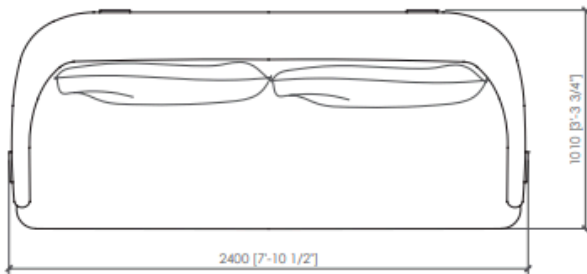

Luxury Living. Masterfully Curated.

8

DIAMANTE Sofa 240

1010 [3'-3 3/4\"/>

back cushion option A
cm 100x50
in 39\"/>

back cushions | cuscini schienale OPTION A