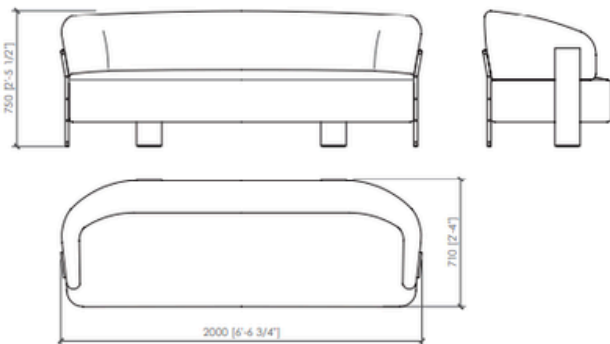

4 DIAMANTE Lounge Sofa 240

Luxury Living. Masterfully Curated.

5 DIAMANTE Armchair

6 DIAMANTE Sofa 160

back cushion | cuscino schienale
cm 55x55 | in 21"2/3x21"2/3

back cushion | cuscino schienale
cm 55x55 | in 21"2/3x21"2/3