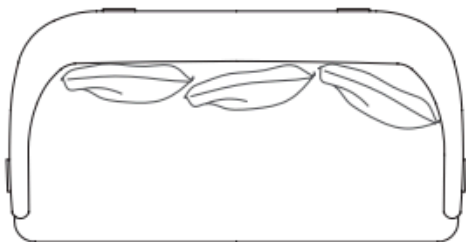

7

DIAMANTE Sofa 200

back cushion option A
cm 80x50
in 31"1/2x17"2/3

back cushions | cuscini schienale OPTION A

back cushion option B
cm 55x55
in 21"2/3x21"2/3

back cushions | cuscini schienale OPTION B

Luxury Living. Masterfully Curated.