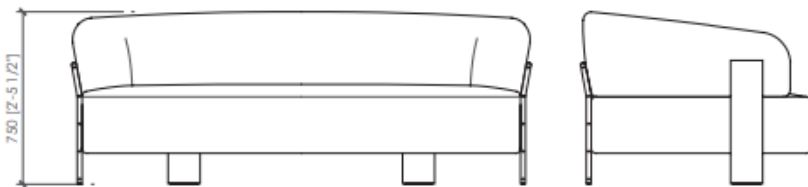

7

DIAMANTE Sofa 200

back cushion option A
cm 80x50
in 31"1/2x17"2/3

back cushions | cuscini schienale OPTION A

back cushion option B
cm 55x55
in 21"2/3x21"2/3

back cushions | cuscini schienale OPTION B

Luxury Living. Masterfully Curated.