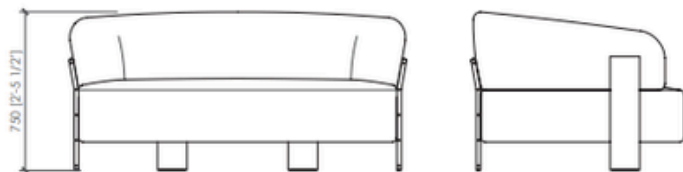

4 DIAMANTE Lounge Sofa 240

Luxury Living. Masterfully Curated.

5 DIAMANTE Armchair

6 DIAMANTE Sofa 160

back cushion | cuscino schienale
cm 55x55 | in 21"2/3x21"2/3

back cushion | cuscino schienale
cm 55x55 | in 21"2/3x21"2/3