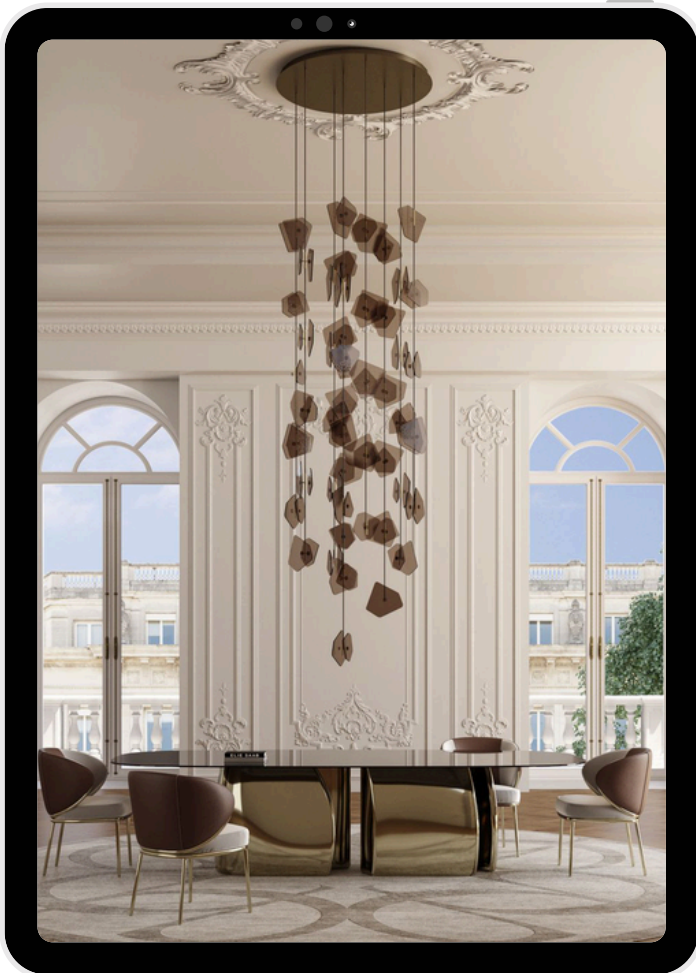

DIAMOND FALLING CHANDELIER

The ELIE SAAB Maison DIAMOND FALLING chandelier proudly embodies its name, casting a distinctive light spectacle with diamond-like shapes that impart refined contemporary glamour to any indoor space. Crafted with a light metal structure and adorned with Murano glass, renowned for its exceptional artisanal craftsmanship.

CUSTOMIZATION

Bronzed Metal

Murano Glass

L'Art de Vivre "The Art of Living"

Floor lamp

Art. 60110
On Request

We are here to help YOU! Receive material samples and view the sourcebooks showcasing the entire ELIE SAAB Maison collection. Gain access to personalized service, and unlimited customization for your project with LAVARA.