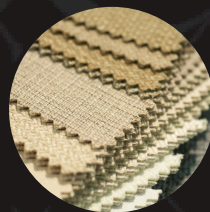

ELITE ARMCHAIR

The alluring curves of the ELITE armchair, blends semicircular elegance with contemporary ergonomics. Crafted with a plywood and polyurethane foam structure, it boasts upholstery options in leather or fabric, featuring exquisite details like leather piping or satin gold/bronzed finished metal. The brushed or bronzed brass base adds a touch of sophistication. Explore the sculptural version, ELITE HIGH Armchair which has a meticulously handcrafted base. Complete the ensemble with a loveseat, chair, and poufs.

CUSTOMIZATION

Fabric

Leather

Metal

Luxury Living. Masterfully Curated.

Art. 10103
105 x 91 x H 76 cm

We are here to help YOU! Receive material samples and view the sourcebooks showcasing the entire ELIE SAAB Maison collection. Gain access to personalized service, and unlimited customization for your project with LAVARA.