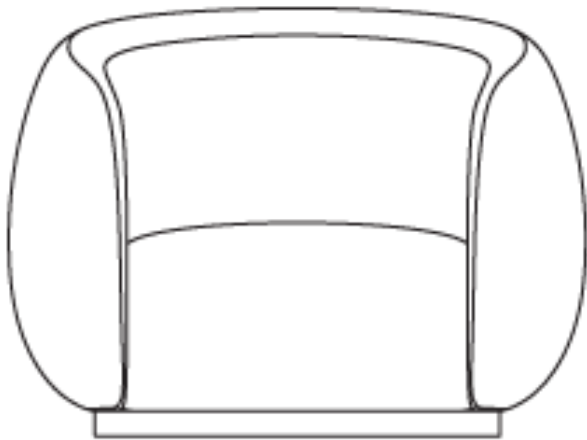

ELITE ARMCHAIR

The alluring curves of the ELITE armchair, blends semicircular elegance with contemporary ergonomics. Crafted with a plywood and polyurethane foam structure, it boasts upholstery options in leather or fabric, featuring exquisite details like leather piping or satin gold/bronzed finished metal. The brushed or bronzed brass base adds a touch of sophistication. Explore the sculptural version, ELITE HIGH Armchair which has a meticulously handcrafted base. Complete the ensemble with a loveseat, chair, and poufs.

CUSTOMIZATION

Fabric

Leather

Metal

Luxury Living. Masterfully Curated.

Art. 10103
105 x 91 x H 76 cm

We are here to help YOU! Receive material samples and view the sourcebooks showcasing the entire ELIE SAAB Maison collection. Gain access to personalized service, and unlimited customization for your project with LAVARA.