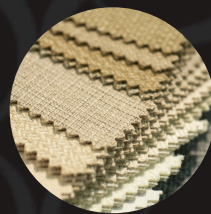

# ELITE DINING CHAIR

Experience the refined allure of ELITE, where the geometric charm and ergonomic, enveloping seat make it a subtle yet impactful addition to any dining or meeting room. Crafted with a Polimex® structure and polyurethane in various densities, its durability meets comfort seamlessly. Upholstered with leather or fabric from the collection, the dining armchair is also available in a two-colored version for added versatility. With its exclusive and elegant touch, ELITE transforms interiors with sophistication. The monogram detail and meticulous finishings, including piping, satin, bronzed, or polished brass options, elevate each piece to a level of timeless luxury.

## CUSTOMIZATION

Fabric

Leather

*L'Art de Vivre*  
*"The Art of Living"*

Art. 10102  
62 x 64 x 85h cm  
(Fabric only)

Art. 10107  
62 x 64 x 85h cm  
(Bi-color chair with leather and fabric)

We are here to help YOU! Receive material samples and view the sourcebooks showcasing the entire ELIE SAAB Maison collection. Gain access to personalized service, and unlimited customization for your project with LAVARA.