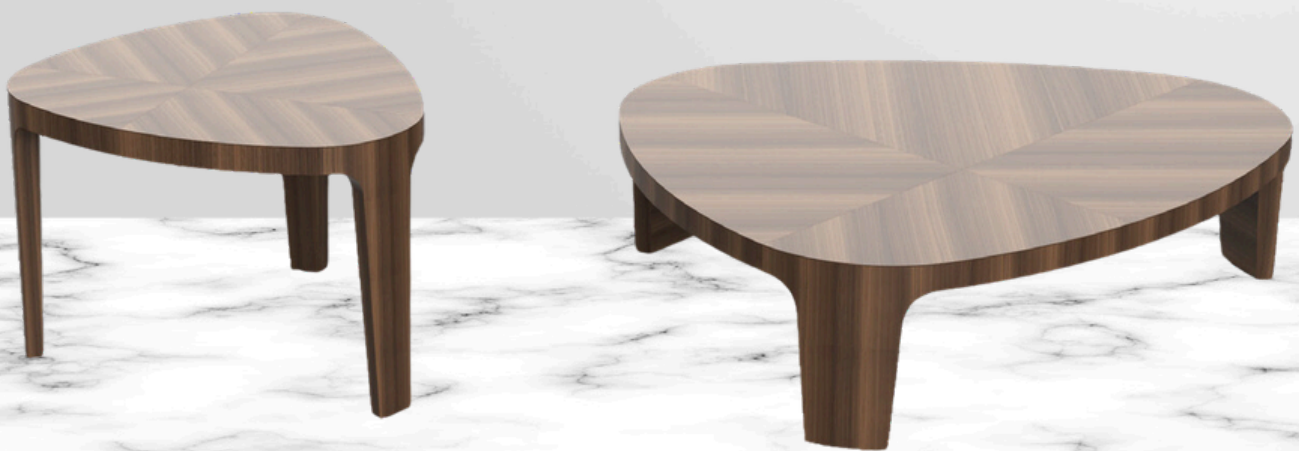

EMBRACE LOW TABLES

Introducing EMBRACE Low Tables - Inspired by their round, embracing shape, the EMBRACE series offers a collection of wooden tables that exude warmth and style. Crafted from premium heat-treated eucalyptus or oak, each table boasts exceptional quality and natural beauty. Available in two sizes, with diameters of 65cm or 105cm, these tables are versatile additions to any living space. Experience the perfect blend of functionality and aesthetics with the EMBRACE Low Tables.

CUSTOMIZATION

Eucalyptus Wood

Oak Wood

L'Art de Vivre "The Art of Living"

Coffee Table 60

Art. 30630 - 65 x 60 x H 43 cm

Art. 30635 - 65 x 60 x H 43 cm

Coffee Table 93

Art. 30631 - 105 x 93 x H 28 cm

Art. 30636 - 105 x 93 x H 28 cm

We are here to help YOU! Receive material samples and view the sourcebooks showcasing the entire ELIE SAAB Maison collection. Gain access to personalized service, and unlimited customization for your project with LAVARA.