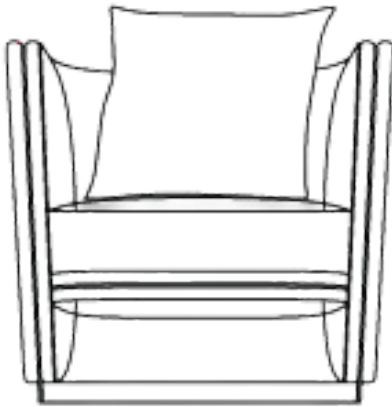

ESSENTIAL ARMCHAIR

Welcome unparalleled comfort and character with these ESSENTIAL armchairs, available in two dimensions. Seamlessly integrating into diverse environments, these chairs are adorned with fabric or leather from the collection and boast a base and finishing in bronzed metal.

CUSTOMIZATION

Fabric

Leather

Metal

L'Art de Vivre "The Art of Living"

Essential Armchair

Art. 10801 - Armchair 77 - (77 x 77 x H 72 cm)
one pillow included

Art. 10802 - Armchair 90 - (90 x 90 x H 74 cm)
one pillow included