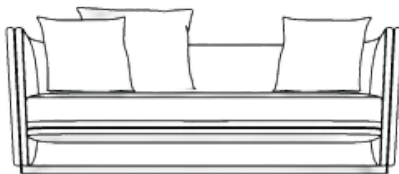

Embracing intrinsic lines and harmonious shapes, ESSENTIAL exemplifies sophistication with the finest materials and exquisite craftsmanship. This welcoming and character-rich sofa, available in two dimensions, seamlessly integrates into various environments. Covered in fabric or leather from the collection, it features a base and finishing in bronzed metal. Cushions, size 45x45cm included.

CUSTOMIZATION

Fabric

Leather

Metal

L'Art de Vivre "The Art of Living"

1

Lounge sofa 240

one pillow included
Art. 10805

200 x 105 x H75 cm

2

Lounge sofa 240

two pillows included
Art. 10805

240 x 105 x H75 cm

We are here to help YOU! Receive material samples and view the sourcebooks showcasing the entire ELIE SAAB Maison collection. Gain access to personalized service, and unlimited customization for your project with LAVARA.