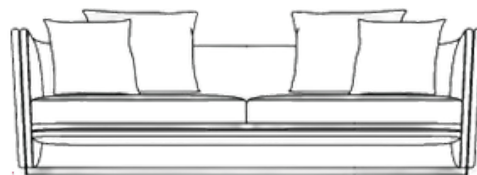

Embracing intrinsic lines and harmonious shapes, ESSENTIAL exemplifies sophistication with the finest materials and exquisite craftsmanship. This welcoming and character-rich sofa, available in two dimensions, seamlessly integrates into various environments. Covered in fabric or leather from the collection, it features a base and finishing in bronzed metal. Cushions, size 45x45cm included.

200 x 105 x H75 cm

2

Lounge sofa 240

two pillows included
Art. 10805

240 x 105 x H75 cm

We are here to help YOU! Receive material samples and view the sourcebooks showcasing the entire ELIE SAAB Maison collection. Gain access to personalized service, and unlimited customization for your project with LAVARA.