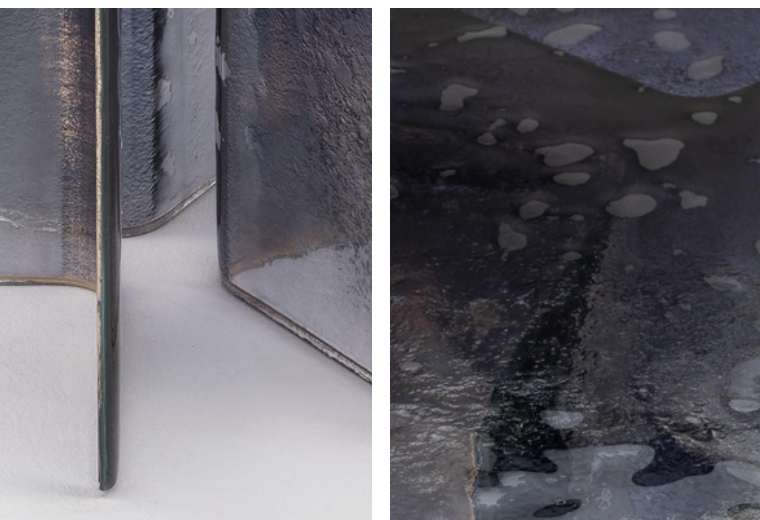

MIDNIGHT
GRADIENT
SILVERED WITH
MEDIUM
ANTIQUÉ
FINISH

PINK-BLUE
GRADIENT
SILVERED WITH
MEDIUM
ANTIQUÉ
FINISH

DARK GREEN
GRADIENT
SILVERED WITH
MEDIUM
ANTIQUÉ
FINISH

The decoration of Melt glass is achieved by applying different layers of colour, silver and primer. The final effect can be transparent or non-transparent, depending on the intended use of the product. In general, non-transparent tops are those that are applied on third party surfaces (furniture, walls, etc.) as the non-transparency allows the glues used to mount the pane to be hidden.

L'Art de Vivre *"The Art of Living"*

Diameter: 156 cm

Height: 75 cm

Code: FTB-LDC-109-31

Custom made to specifications.

Glass handmade furniture

Materials

Top and legs in baked glass in two layers with irregular edges. The entire piece is varnished in gradation from midnight blue to transparent, with partial silvering on the back.