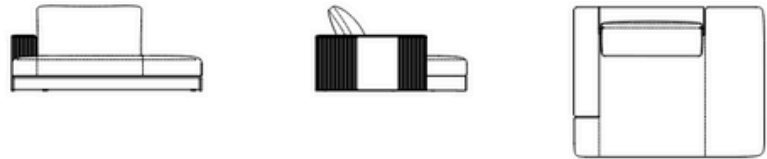

Dimensions: 315 x 110 x H85
Code: 20132

Peninsula 145 terminal sx

Dimensions: 145 x 150 x H85
Code: 20142

Peninsula 145 terminal sx

Dimensions: 145 x 150 x H85
Code: 20143

Peninsula 170 terminal sx

Dimensions: 170 x 150 x H85
Code: 20144

Peninsula 170 terminal dx

Dimensions: 110 x 110 x H85
Code: 20145

Round peninsula sx

Dimensions: 143 x 160 x H85
Code: 20146

Round peninsula dx

Dimensions: 143 x 160 x H85
Code: 20147

Peninsula 190 terminal sx
Dimensions: 190 x 150 x H85
Code: 20148

Peninsula 190 terminal dx
Dimensions: 190 x 150 x H85
Code: 20149

Inclined sofa 150°
Dimensions: 230 x 155 x H85
Code: 20150

Inclined sofa 120° terminal sx
Dimensions: 185 x 205 x H85
Code: 20151

Inclined sofa 120° terminal dx
Dimensions: 185 x 205 x H85
Code: 20152

Round peninsula sx + backrest shelf
Dimensions: 143 x 160 x H85
Code: 20153

Round peninsula dx + backrest shelf
Dimensions: 143 x 160 x H85
Code: 20154

Composition 1

Dimensions: 345 x 345 x H85

Seat height: 38