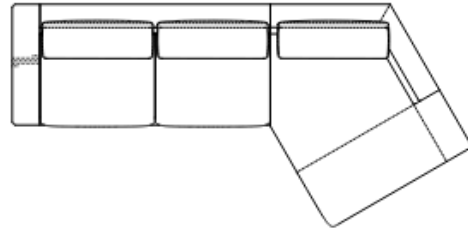

Round peninsula sx + backrest shelf
Dimensions: 143 x 160 x H85
Code: 20153

Round peninsula dx + backrest shelf
Dimensions: 143 x 160 x H85
Code: 20154

Composition 1

Dimensions: 345 x 345 x H85

Seat height: 38

Code: 201C1

Composition 2

Dimensions: 450 x 345 x H85

Code: 201C2

Composition 3

Dimensions: 420 x 205 x H85
Code: 201C3

Composition 4

Dimensions: 510 x 150 x H85
Code: 201C4

Composition 5

Dimensions: 400 x 190 x H85
Code: 201C5

Composition 6

Dimensions: 525 x 345 x H85
Code: 201C6

Composition 7

Dimensions: 510 x 455 x H85
Code: 201C7

Composition 8

Dimensions: 665 x 525 x H85
Code: 201C8