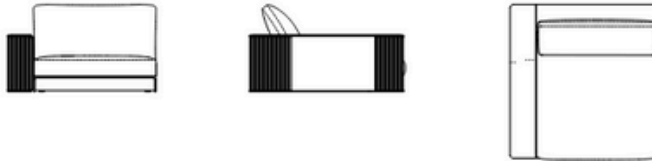

Dimensions: 105 x 110 x H85

Code: 20113

Two-seat-sofa dx

Dimensions: 235 x 110 x H85

Seat height: 38

Code: 20121

Two seat central sofa

Dimensions: 210 x 110 x H85

Code: 20122

Two seat central sofa + Pouf DX

Dimensions: 210 x 110 x H85

Code: 20123

Two seat central sofa + Pouf SX

Dimensions: 210 x 110 x H85

Code: 20124

Three-seat-sofa sx

Dimensions: 340 x 110 x H85

Seat height: 38

Code: 20130

Three-seat-sofa dx

Dimensions 340 x 110 x H85

Seat height: 38

Code: 20131

Three seat central sofa

Dimensions: 315 x 110 x H85
Code: 20132

Peninsula 145 terminal sx

Dimensions: 145 x 150 x H85
Code: 20142

Peninsula 145 terminal sx

Dimensions: 145 x 150 x H85
Code: 20143

Peninsula 170 terminal sx

Dimensions: 170 x 150 x H85
Code: 20144