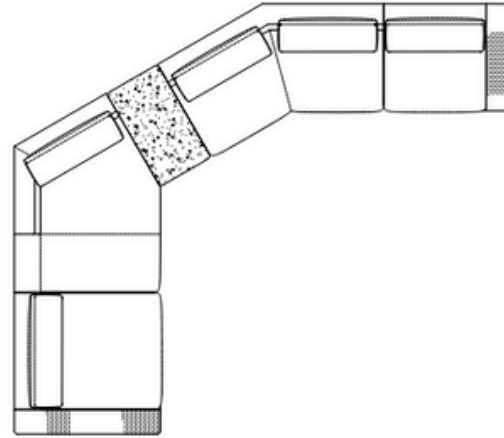

Round peninsula sx + backrest shelf
Dimensions: 143 x 160 x H85
Code: 20153

Round peninsula dx + backrest shelf
Dimensions: 143 x 160 x H85
Code: 20154

Composition 1

Dimensions: 345 x 345 x H85

Seat height: 38

Code: 201C1

Composition 2

Dimensions: 450 x 345 x H85

Code: 201C2

Composition 3

Dimensions: 420 x 205 x H85
Code: 201C3

Composition 4

Dimensions: 510 x 150 x H85
Code: 201C4

Composition 5

Dimensions: 400 x 190 x H85
Code: 201C5

Composition 6

Dimensions: 525 x 345 x H85
Code: 201C6

Composition 7

Dimensions: 510 x 455 x H85
Code: 201C7

Composition 8

Dimensions: 665 x 525 x H85
Code: 201C8

Pouf

Dimensions: 110 x 110 x H38
Code: 20115

TALK TO US

+1 201 419 2239
+1 949 528 2729

warren@lavaraworld.com
nicole@lavaraworld.com

CUSTOMIZATION

Fabric

Leather