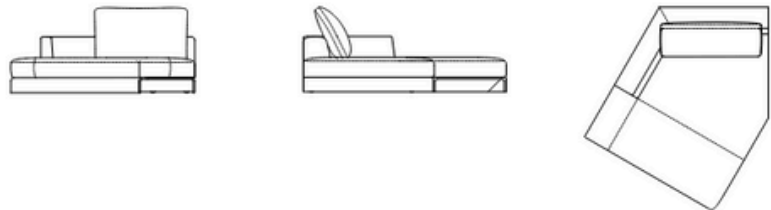

Dimensions: 315 x 110 x H85
Code: 20132

Peninsula 145 terminal sx

Dimensions: 145 x 150 x H85
Code: 20142

Peninsula 145 terminal sx

Dimensions: 145 x 150 x H85
Code: 20143

Peninsula 170 terminal sx

Dimensions: 170 x 150 x H85
Code: 20144

Peninsula 170 terminal dx

Dimensions: 110 x 110 x H85
Code: 20145

Round peninsula sx

Dimensions: 143 x 160 x H85
Code: 20146

Round peninsula dx

Dimensions: 143 x 160 x H85
Code: 20147

Peninsula 190 terminal sx
Dimensions: 190 x 150 x H85
Code: 20148

Peninsula 190 terminal dx
Dimensions: 190 x 150 x H85
Code: 20149

Inclined sofa 150°
Dimensions: 230 x 155 x H85
Code: 20150

Inclined sofa 120° terminal sx
Dimensions: 185 x 205 x H85
Code: 20151

Inclined sofa 120° terminal dx
Dimensions: 185 x 205 x H85
Code: 20152

Round peninsula sx + backrest shelf
Dimensions: 143 x 160 x H85
Code: 20153

Round peninsula dx + backrest shelf
Dimensions: 143 x 160 x H85
Code: 20154

Composition 1

Dimensions: 345 x 345 x H85

Seat height: 38