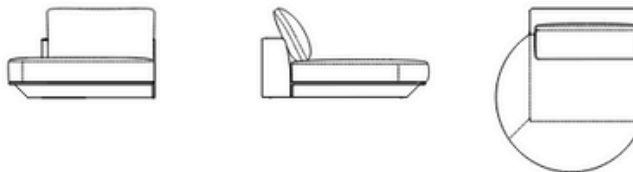

Dimensions: 340 x 110 x H85

Seat height: 38

Code: 20130

Three-seat-sofa dx

Dimensions 340 x 110 x H85

Seat height: 38

Code: 20131

Three seat central sofa

Dimensions: 315 x 110 x H85
Code: 20132

Peninsula 145 terminal sx

Dimensions: 145 x 150 x H85
Code: 20142

Peninsula 145 terminal sx

Dimensions: 145 x 150 x H85
Code: 20143

Peninsula 170 terminal sx

Dimensions: 170 x 150 x H85
Code: 20144

Peninsula 170 terminal dx

Dimensions: 110 x 110 x H85
Code: 20145

Round peninsula sx

Dimensions: 143 x 160 x H85
Code: 20146

Round peninsula dx

Dimensions: 143 x 160 x H85
Code: 20147

Peninsula 190 terminal sx
Dimensions: 190 x 150 x H85
Code: 20148