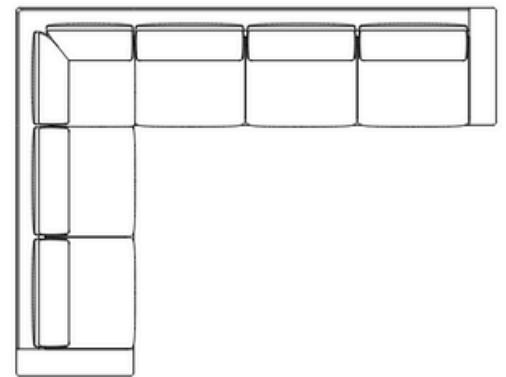

Peninsula 190 terminal dx
Dimensions: 190 x 150 x H85
Code: 20149

Inclined sofa 150°
Dimensions: 230 x 155 x H85
Code: 20150

Inclined sofa 120° terminal sx
Dimensions: 185 x 205 x H85
Code: 20151

Inclined sofa 120° terminal dx
Dimensions: 185 x 205 x H85
Code: 20152

Round peninsula sx + backrest shelf
Dimensions: 143 x 160 x H85
Code: 20153

Round peninsula dx + backrest shelf
Dimensions: 143 x 160 x H85
Code: 20154

Composition 1

Dimensions: 345 x 345 x H85

Seat height: 38

Code: 201C1

Composition 2

Dimensions: 450 x 345 x H85

Code: 201C2

Composition 3

Dimensions: 420 x 205 x H85
Code: 201C3

Composition 4

Dimensions: 510 x 150 x H85
Code: 201C4

Composition 5

Dimensions: 400 x 190 x H85
Code: 201C5

Composition 6

Dimensions: 525 x 345 x H85
Code: 201C6

Composition 7

Dimensions: 510 x 455 x H85
Code: 201C7

Composition 8

Dimensions: 665 x 525 x H85
Code: 201C8