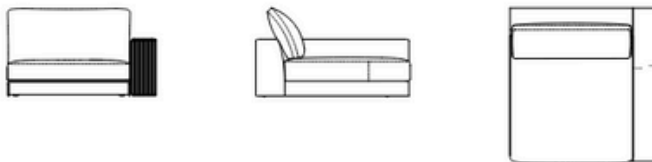

Dimensions: 340 x 110 x H85

Seat height: 38

Code: 20130

Three-seat-sofa dx

Dimensions 340 x 110 x H85

Seat height: 38

Code: 20131

Three seat central sofa

Dimensions: 315 x 110 x H85
Code: 20132

Peninsula 145 terminal sx

Dimensions: 145 x 150 x H85
Code: 20142

Peninsula 145 terminal sx

Dimensions: 145 x 150 x H85
Code: 20143

Peninsula 170 terminal sx

Dimensions: 170 x 150 x H85
Code: 20144

Peninsula 170 terminal dx

Dimensions: 110 x 110 x H85
Code: 20145

Round peninsula sx

Dimensions: 143 x 160 x H85
Code: 20146

Round peninsula dx

Dimensions: 143 x 160 x H85
Code: 20147

Peninsula 190 terminal sx
Dimensions: 190 x 150 x H85
Code: 20148