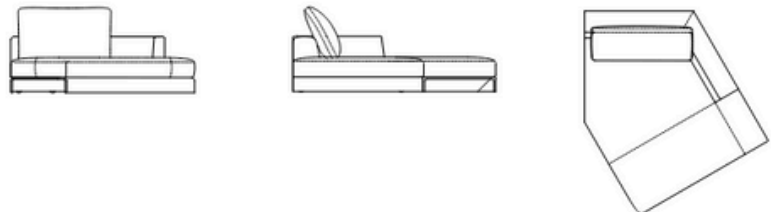

Peninsula 170 terminal dx

Dimensions: 110 x 110 x H85
Code: 20145

Round peninsula sx

Dimensions: 143 x 160 x H85
Code: 20146

Round peninsula dx

Dimensions: 143 x 160 x H85
Code: 20147

Peninsula 190 terminal sx
Dimensions: 190 x 150 x H85
Code: 20148

Peninsula 190 terminal dx
Dimensions: 190 x 150 x H85
Code: 20149

Inclined sofa 150°
Dimensions: 230 x 155 x H85
Code: 20150

Inclined sofa 120° terminal sx
Dimensions: 185 x 205 x H85
Code: 20151

Inclined sofa 120° terminal dx
Dimensions: 185 x 205 x H85
Code: 20152

Round peninsula sx + backrest shelf
Dimensions: 143 x 160 x H85
Code: 20153

Round peninsula dx + backrest shelf
Dimensions: 143 x 160 x H85
Code: 20154

Composition 1

Dimensions: 345 x 345 x H85

Seat height: 38