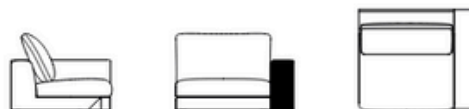

CUSTOMIZATION

Fabric

Leather

Metal

One-seat-sofa

Dimensions: 155 x 110 x H85
Seat height: 38
Code: 20101

Two-seat-sofa

Dimensions: 260 x 110 x H85
Seat height: 38
Code: 20102

Three-seat-sofa

Dimensions: 365 x 110 x H85
Seat height: 38
Code: 20103

One-seat-sofa sx

Dimensions: 130 x 110 x H85
Seat height: 38
Code: 20110

One-seat-sofa dx

Dimensions: 130 x 110 x H85
Seat height: 38
Code: 20111

Angular module

Dimensions: 110 x 110 x H85
Seat height: 38
Code: 20140

Two-seat-sofa sx

Dimensions: 235 x 110 x H85
Seat height: 38
Code: 20120

One seat central sofa

Dimensions: 105 x 110 x H85

Code: 20112

One seat central sofa

Dimensions: 105 x 110 x H85

Code: 20113

Two-seat-sofa dx

Dimensions: 235 x 110 x H85

Seat height: 38

Code: 20121

Two seat central sofa

Dimensions: 210 x 110 x H85