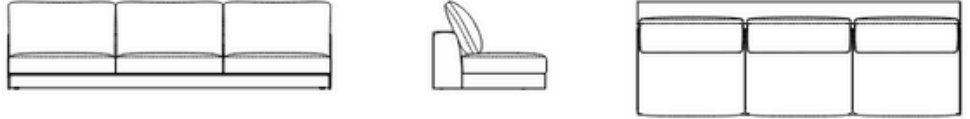

Dimensions: 105 x 110 x H85

Code: 20113

Two-seat-sofa dx

Dimensions: 235 x 110 x H85

Seat height: 38

Code: 20121

Two seat central sofa

Dimensions: 210 x 110 x H85

Code: 20122

Two seat central sofa + Pouf DX

Dimensions: 210 x 110 x H85

Code: 20123

Two seat central sofa + Pouf SX

Dimensions: 210 x 110 x H85

Code: 20124

Three-seat-sofa sx

Dimensions: 340 x 110 x H85

Seat height: 38

Code: 20130

Three-seat-sofa dx

Dimensions 340 x 110 x H85

Seat height: 38

Code: 20131

Three seat central sofa

Dimensions: 315 x 110 x H85
Code: 20132

Peninsula 145 terminal sx

Dimensions: 145 x 150 x H85
Code: 20142

Peninsula 145 terminal sx

Dimensions: 145 x 150 x H85
Code: 20143

Peninsula 170 terminal sx

Dimensions: 170 x 150 x H85
Code: 20144