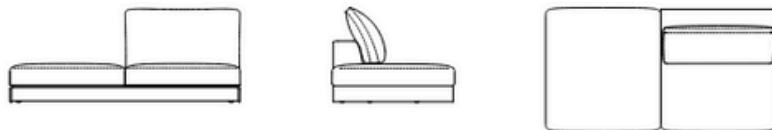

Angular module

Dimensions: 110 x 110 x H85
Seat height: 38
Code: 20140

Two-seat-sofa sx

Dimensions: 235 x 110 x H85
Seat height: 38
Code: 20120

One seat central sofa

Dimensions: 105 x 110 x H85

Code: 20112

One seat central sofa

Dimensions: 105 x 110 x H85

Code: 20113

Two-seat-sofa dx

Dimensions: 235 x 110 x H85

Seat height: 38

Code: 20121

Two seat central sofa

Dimensions: 210 x 110 x H85

Code: 20122

Two seat central sofa + Pouf DX

Dimensions: 210 x 110 x H85

Code: 20123

Two seat central sofa + Pouf SX

Dimensions: 210 x 110 x H85

Code: 20124

Three-seat-sofa sx

Dimensions: 340 x 110 x H85

Seat height: 38

Code: 20130

Three-seat-sofa dx

Dimensions 340 x 110 x H85

Seat height: 38

Code: 20131

Three seat central sofa