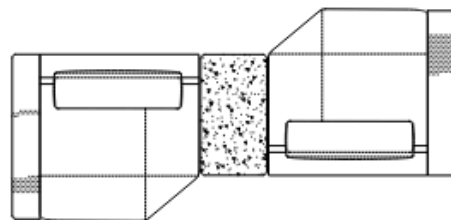

Round peninsula sx + backrest shelf
Dimensions: 143 x 160 x H85
Code: 20153

Round peninsula dx + backrest shelf
Dimensions: 143 x 160 x H85
Code: 20154

Composition 1

Dimensions: 345 x 345 x H85

Seat height: 38

Code: 201C1

Composition 2

Dimensions: 450 x 345 x H85

Code: 201C2

Composition 3

Dimensions: 420 x 205 x H85
Code: 201C3

Composition 4

Dimensions: 510 x 150 x H85
Code: 201C4

Composition 5

Dimensions: 400 x 190 x H85
Code: 201C5

Composition 6

Dimensions: 525 x 345 x H85
Code: 201C6

Composition 7

Dimensions: 510 x 455 x H85
Code: 201C7

Composition 8

Dimensions: 665 x 525 x H85
Code: 201C8