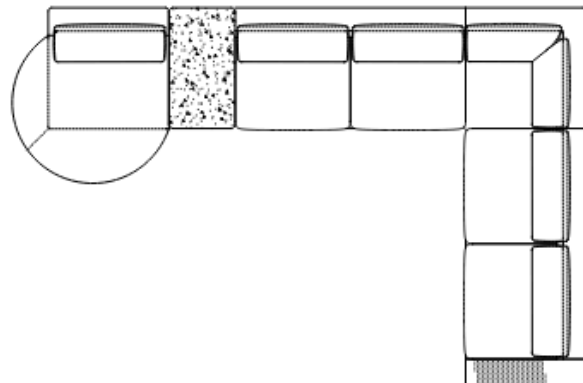

Round peninsula sx + backrest shelf
Dimensions: 143 x 160 x H85
Code: 20153

Round peninsula dx + backrest shelf
Dimensions: 143 x 160 x H85
Code: 20154

Composition 1

Dimensions: 345 x 345 x H85

Seat height: 38

Code: 201C1

Composition 2

Dimensions: 450 x 345 x H85

Code: 201C2

Composition 3

Dimensions: 420 x 205 x H85
Code: 201C3

Composition 4

Dimensions: 510 x 150 x H85
Code: 201C4

Composition 5

Dimensions: 400 x 190 x H85
Code: 201C5

Composition 6

Dimensions: 525 x 345 x H85
Code: 201C6

Composition 7

Dimensions: 510 x 455 x H85
Code: 201C7

Composition 8

Dimensions: 665 x 525 x H85
Code: 201C8