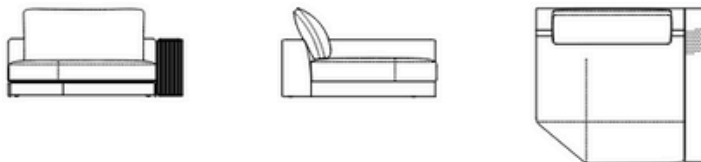

Dimensions: 340 x 110 x H85

Seat height: 38

Code: 20130

Three-seat-sofa dx

Dimensions 340 x 110 x H85

Seat height: 38

Code: 20131

Three seat central sofa

Dimensions: 315 x 110 x H85
Code: 20132

Peninsula 145 terminal sx

Dimensions: 145 x 150 x H85
Code: 20142

Peninsula 145 terminal sx

Dimensions: 145 x 150 x H85
Code: 20143

Peninsula 170 terminal sx

Dimensions: 170 x 150 x H85
Code: 20144

Peninsula 170 terminal dx

Dimensions: 110 x 110 x H85
Code: 20145

Round peninsula sx

Dimensions: 143 x 160 x H85
Code: 20146

Round peninsula dx

Dimensions: 143 x 160 x H85
Code: 20147

Peninsula 190 terminal sx
Dimensions: 190 x 150 x H85
Code: 20148