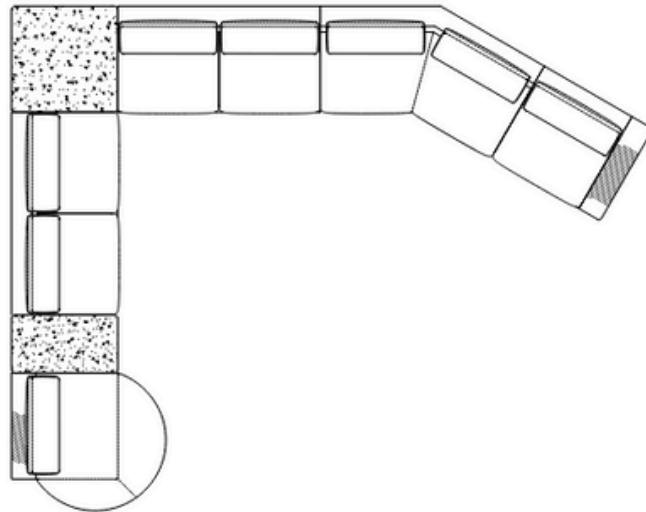

Round peninsula sx + backrest shelf
Dimensions: 143 x 160 x H85
Code: 20153

Round peninsula dx + backrest shelf
Dimensions: 143 x 160 x H85
Code: 20154

Composition 1

Dimensions: 345 x 345 x H85

Seat height: 38

Code: 201C1

Composition 2

Dimensions: 450 x 345 x H85

Code: 201C2

Composition 3

Dimensions: 420 x 205 x H85
Code: 201C3

Composition 4

Dimensions: 510 x 150 x H85
Code: 201C4

Composition 5

Dimensions: 400 x 190 x H85
Code: 201C5

Composition 6

Dimensions: 525 x 345 x H85
Code: 201C6

Composition 7

Dimensions: 510 x 455 x H85
Code: 201C7

Composition 8

Dimensions: 665 x 525 x H85
Code: 201C8

Pouf

Dimensions: 110 x 110 x H38
Code: 20115

TALK TO US

+1 201 419 2239
+1 949 528 2729

warren@lavaraworld.com
nicole@lavaraworld.com

CUSTOMIZATION

Fabric

Leather