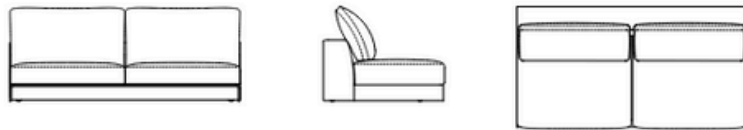

Angular module

Dimensions: 110 x 110 x H85
Seat height: 38
Code: 20140

Two-seat-sofa sx

Dimensions: 235 x 110 x H85
Seat height: 38
Code: 20120

One seat central sofa

Dimensions: 105 x 110 x H85

Code: 20112

One seat central sofa

Dimensions: 105 x 110 x H85

Code: 20113

Two-seat-sofa dx

Dimensions: 235 x 110 x H85

Seat height: 38

Code: 20121

Two seat central sofa

Dimensions: 210 x 110 x H85

Code: 20122

Two seat central sofa + Pouf DX

Dimensions: 210 x 110 x H85

Code: 20123

Two seat central sofa + Pouf SX

Dimensions: 210 x 110 x H85

Code: 20124

Three-seat-sofa sx

Dimensions: 340 x 110 x H85

Seat height: 38

Code: 20130

Three-seat-sofa dx

Dimensions 340 x 110 x H85

Seat height: 38

Code: 20131

Three seat central sofa