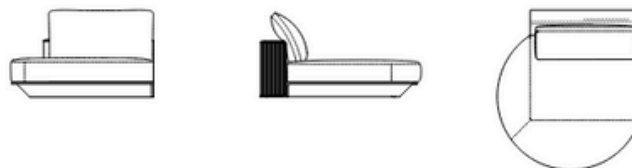

Peninsula 170 terminal dx

Dimensions: 110 x 110 x H85
Code: 20145

Round peninsula sx

Dimensions: 143 x 160 x H85
Code: 20146

Round peninsula dx

Dimensions: 143 x 160 x H85
Code: 20147

Peninsula 190 terminal sx
Dimensions: 190 x 150 x H85
Code: 20148

Peninsula 190 terminal dx
Dimensions: 190 x 150 x H85
Code: 20149

Inclined sofa 150°
Dimensions: 230 x 155 x H85
Code: 20150

Inclined sofa 120° terminal sx
Dimensions: 185 x 205 x H85
Code: 20151

Inclined sofa 120° terminal dx
Dimensions: 185 x 205 x H85
Code: 20152

Round peninsula sx + backrest shelf
Dimensions: 143 x 160 x H85
Code: 20153

Round peninsula dx + backrest shelf
Dimensions: 143 x 160 x H85
Code: 20154

Composition 1

Dimensions: 345 x 345 x H85

Seat height: 38

Code: 201C1

Composition 2

Dimensions: 450 x 345 x H85

Code: 201C2

Composition 3

Dimensions: 420 x 205 x H85
Code: 201C3

Composition 4

Dimensions: 510 x 150 x H85
Code: 201C4