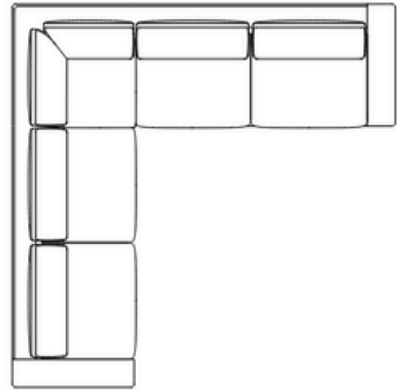

Peninsula 170 terminal dx

Dimensions: 110 x 110 x H85
Code: 20145

Round peninsula sx

Dimensions: 143 x 160 x H85
Code: 20146

Round peninsula dx

Dimensions: 143 x 160 x H85
Code: 20147

Peninsula 190 terminal sx
Dimensions: 190 x 150 x H85
Code: 20148

Peninsula 190 terminal dx
Dimensions: 190 x 150 x H85
Code: 20149

Inclined sofa 150°
Dimensions: 230 x 155 x H85
Code: 20150

Inclined sofa 120° terminal sx
Dimensions: 185 x 205 x H85
Code: 20151

Inclined sofa 120° terminal dx
Dimensions: 185 x 205 x H85
Code: 20152

Round peninsula sx + backrest shelf
Dimensions: 143 x 160 x H85
Code: 20153

Round peninsula dx + backrest shelf
Dimensions: 143 x 160 x H85
Code: 20154

Composition 1

Dimensions: 345 x 345 x H85

Seat height: 38

Code: 201C1

Composition 2

Dimensions: 450 x 345 x H85

Code: 201C2

Composition 3

Dimensions: 420 x 205 x H85
Code: 201C3

Composition 4

Dimensions: 510 x 150 x H85
Code: 201C4