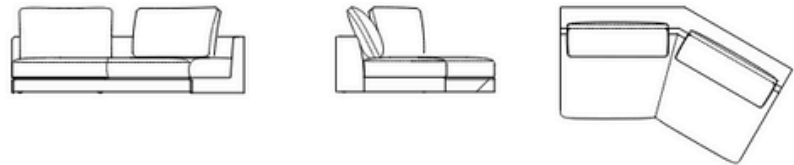

Dimensions: 315 x 110 x H85
Code: 20132

Peninsula 145 terminal sx

Dimensions: 145 x 150 x H85
Code: 20142

Peninsula 145 terminal sx

Dimensions: 145 x 150 x H85
Code: 20143

Peninsula 170 terminal sx

Dimensions: 170 x 150 x H85
Code: 20144

Peninsula 170 terminal dx

Dimensions: 110 x 110 x H85
Code: 20145

Round peninsula sx

Dimensions: 143 x 160 x H85
Code: 20146

Round peninsula dx

Dimensions: 143 x 160 x H85
Code: 20147

Peninsula 190 terminal sx
Dimensions: 190 x 150 x H85
Code: 20148

Peninsula 190 terminal dx
Dimensions: 190 x 150 x H85
Code: 20149

Inclined sofa 150°
Dimensions: 230 x 155 x H85
Code: 20150

Inclined sofa 120° terminal sx
Dimensions: 185 x 205 x H85
Code: 20151

Inclined sofa 120° terminal dx
Dimensions: 185 x 205 x H85
Code: 20152

Round peninsula sx + backrest shelf
Dimensions: 143 x 160 x H85
Code: 20153

Round peninsula dx + backrest shelf
Dimensions: 143 x 160 x H85
Code: 20154

Composition 1

Dimensions: 345 x 345 x H85

Seat height: 38