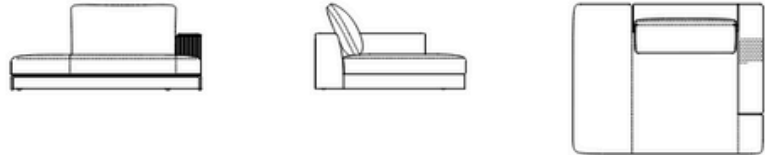

Dimensions: 315 x 110 x H85
Code: 20132

Peninsula 145 terminal sx

Dimensions: 145 x 150 x H85
Code: 20142

Peninsula 145 terminal sx

Dimensions: 145 x 150 x H85
Code: 20143

Peninsula 170 terminal sx

Dimensions: 170 x 150 x H85
Code: 20144

Peninsula 170 terminal dx

Dimensions: 110 x 110 x H85
Code: 20145

Round peninsula sx

Dimensions: 143 x 160 x H85
Code: 20146

Round peninsula dx

Dimensions: 143 x 160 x H85
Code: 20147

Peninsula 190 terminal sx
Dimensions: 190 x 150 x H85
Code: 20148

Peninsula 190 terminal dx
Dimensions: 190 x 150 x H85
Code: 20149

Inclined sofa 150°
Dimensions: 230 x 155 x H85
Code: 20150

Inclined sofa 120° terminal sx
Dimensions: 185 x 205 x H85
Code: 20151

Inclined sofa 120° terminal dx
Dimensions: 185 x 205 x H85
Code: 20152

Round peninsula sx + backrest shelf
Dimensions: 143 x 160 x H85
Code: 20153

Round peninsula dx + backrest shelf
Dimensions: 143 x 160 x H85
Code: 20154

Composition 1

Dimensions: 345 x 345 x H85

Seat height: 38