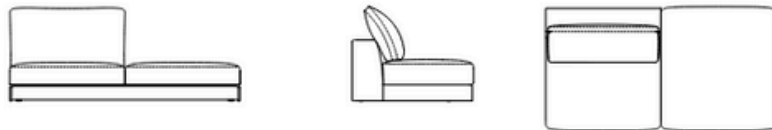

Angular module

Dimensions: 110 x 110 x H85
Seat height: 38
Code: 20140

Two-seat-sofa sx

Dimensions: 235 x 110 x H85
Seat height: 38
Code: 20120

One seat central sofa

Dimensions: 105 x 110 x H85

Code: 20112

One seat central sofa

Dimensions: 105 x 110 x H85

Code: 20113

Two-seat-sofa dx

Dimensions: 235 x 110 x H85

Seat height: 38

Code: 20121

Two seat central sofa

Dimensions: 210 x 110 x H85

Code: 20122

Two seat central sofa + Pouf DX

Dimensions: 210 x 110 x H85

Code: 20123

Two seat central sofa + Pouf SX

Dimensions: 210 x 110 x H85

Code: 20124

Three-seat-sofa sx

Dimensions: 340 x 110 x H85

Seat height: 38

Code: 20130

Three-seat-sofa dx

Dimensions 340 x 110 x H85

Seat height: 38

Code: 20131

Three seat central sofa