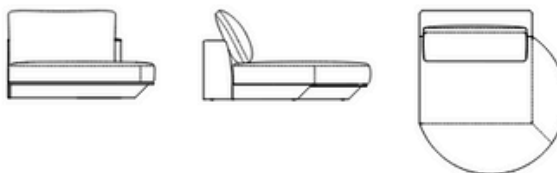

Dimensions: 315 x 110 x H85
Code: 20132

Peninsula 145 terminal sx

Dimensions: 145 x 150 x H85
Code: 20142

Peninsula 145 terminal sx

Dimensions: 145 x 150 x H85
Code: 20143

Peninsula 170 terminal sx

Dimensions: 170 x 150 x H85
Code: 20144

Peninsula 170 terminal dx

Dimensions: 110 x 110 x H85
Code: 20145

Round peninsula sx

Dimensions: 143 x 160 x H85
Code: 20146

Round peninsula dx

Dimensions: 143 x 160 x H85
Code: 20147

Peninsula 190 terminal sx
Dimensions: 190 x 150 x H85
Code: 20148

Peninsula 190 terminal dx
Dimensions: 190 x 150 x H85
Code: 20149

Inclined sofa 150°
Dimensions: 230 x 155 x H85
Code: 20150

Inclined sofa 120° terminal sx
Dimensions: 185 x 205 x H85
Code: 20151

Inclined sofa 120° terminal dx
Dimensions: 185 x 205 x H85
Code: 20152

Round peninsula sx + backrest shelf
Dimensions: 143 x 160 x H85
Code: 20153

Round peninsula dx + backrest shelf
Dimensions: 143 x 160 x H85
Code: 20154

Composition 1

Dimensions: 345 x 345 x H85

Seat height: 38