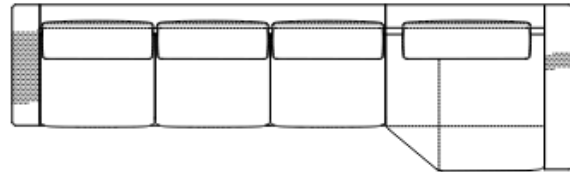

Round peninsula sx + backrest shelf
Dimensions: 143 x 160 x H85
Code: 20153

Round peninsula dx + backrest shelf
Dimensions: 143 x 160 x H85
Code: 20154

Composition 1

Dimensions: 345 x 345 x H85

Seat height: 38

Code: 201C1

Composition 2

Dimensions: 450 x 345 x H85

Code: 201C2

Composition 3

Dimensions: 420 x 205 x H85
Code: 201C3

Composition 4

Dimensions: 510 x 150 x H85
Code: 201C4

Composition 5

Dimensions: 400 x 190 x H85
Code: 201C5

Composition 6

Dimensions: 525 x 345 x H85
Code: 201C6

Composition 7

Dimensions: 510 x 455 x H85
Code: 201C7

Composition 8

Dimensions: 665 x 525 x H85
Code: 201C8