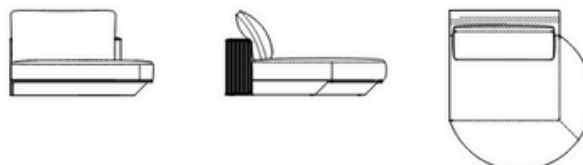

Peninsula 170 terminal dx

Dimensions: 110 x 110 x H85
Code: 20145

Round peninsula sx

Dimensions: 143 x 160 x H85
Code: 20146

Round peninsula dx

Dimensions: 143 x 160 x H85
Code: 20147

Peninsula 190 terminal sx
Dimensions: 190 x 150 x H85
Code: 20148

Peninsula 190 terminal dx
Dimensions: 190 x 150 x H85
Code: 20149

Inclined sofa 150°
Dimensions: 230 x 155 x H85
Code: 20150

Inclined sofa 120° terminal sx
Dimensions: 185 x 205 x H85
Code: 20151

Inclined sofa 120° terminal dx
Dimensions: 185 x 205 x H85
Code: 20152

Round peninsula sx + backrest shelf
Dimensions: 143 x 160 x H85
Code: 20153

Round peninsula dx + backrest shelf
Dimensions: 143 x 160 x H85
Code: 20154

Composition 1

Dimensions: 345 x 345 x H85

Seat height: 38

Code: 201C1

Composition 2

Dimensions: 450 x 345 x H85

Code: 201C2

Composition 3

Dimensions: 420 x 205 x H85
Code: 201C3

Composition 4

Dimensions: 510 x 150 x H85
Code: 201C4