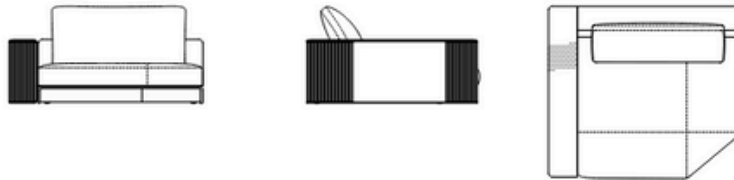

Dimensions: 340 x 110 x H85

Seat height: 38

Code: 20130

Three-seat-sofa dx

Dimensions 340 x 110 x H85

Seat height: 38

Code: 20131

Three seat central sofa

Dimensions: 315 x 110 x H85
Code: 20132

Peninsula 145 terminal sx

Dimensions: 145 x 150 x H85
Code: 20142

Peninsula 145 terminal sx

Dimensions: 145 x 150 x H85
Code: 20143

Peninsula 170 terminal sx

Dimensions: 170 x 150 x H85
Code: 20144

Peninsula 170 terminal dx

Dimensions: 110 x 110 x H85
Code: 20145

Round peninsula sx

Dimensions: 143 x 160 x H85
Code: 20146

Round peninsula dx

Dimensions: 143 x 160 x H85
Code: 20147

Peninsula 190 terminal sx
Dimensions: 190 x 150 x H85
Code: 20148

Peninsula 190 terminal dx
Dimensions: 190 x 150 x H85
Code: 20149

Inclined sofa 150°
Dimensions: 230 x 155 x H85
Code: 20150

Inclined sofa 120° terminal sx
Dimensions: 185 x 205 x H85
Code: 20151

Inclined sofa 120° terminal dx
Dimensions: 185 x 205 x H85
Code: 20152