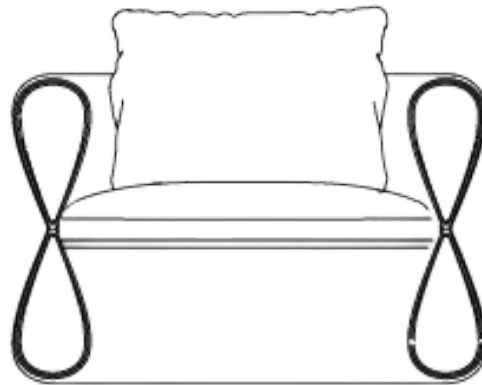

L'INFINI ARMCHAIR

Introducing the L'INFINI Armchair: A masterpiece conceived as a synthesis of three absolute concepts, expressed through the simplicity of sinuous lines. Two symmetrical symbols of infinity gracefully embrace the seating, creating a harmonious and captivating design. Crafted with innovative materials and advanced technology, the L'INFINI Armchair is a true marvel of modern design. Its newly licensed material allows for the desired shape to be achieved seamlessly, while the metal powder coating adds a touch of refinement and durability. Experience the perfect blend of artistry and functionality with the L'INFINI Armchair form the ELIE SAAB Maison collection.

CUSTOMIZATION

Fabric

L'Infini Armchair
Art. ES001
190 x 90 x H 70 cm

L'Art de Vivre "The Art of Living"

We are here to help YOU! Receive material samples and view the sourcebooks showcasing the entire ELIE SAAB Maison collection. Gain access to personalized service, and unlimited customization for your project with LAVARA.