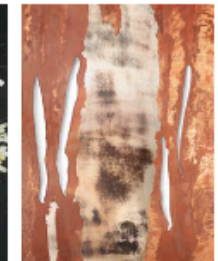

Massenzio

PAESAGGI FINISHINGS - Any of these decorations except for MIAGE and MUGELLO can be applied at an extra cost. Enquire for details.