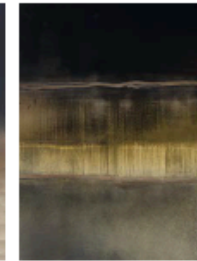

## MATERIALS

Gargano Finishe

Brass Wood Finish

**GARGANO** - Extra-clear acid-etched glass engraved and decorated with gold hues, all silvered in a heavy antique finish.

Girgenti

Etna

La Morra

Barbaresco

Neive

Roddi

Stromboli

Lipari