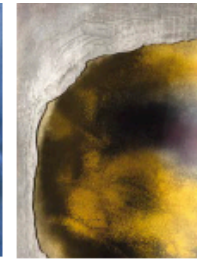

Limesdes

PAESAGGI FINISHINGS - Any of these decorations except for MIAGE and MUGELLO can be applied at an extra cost. Enquire for details.