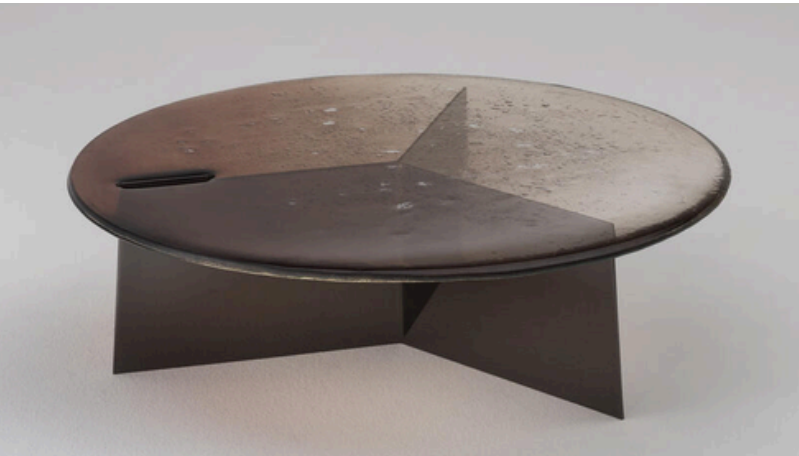

MARANTEGO L COFFEE TABLE

A functional work of art for those who appreciate artistic design in their home. The MARANTEGO L Coffee Table from the MELT collection is a tribute to the industriousness of Murano and the lakeside nature that surrounds the island. Inspired by the technique of glass casting that takes place in the furnaces of Murano, through the irregularity of the fusion, the MARANTEGO L Coffee Table from the MELT collection takes on a soft aesthetic in its shape and organic in its surfaces.

MIDNIGHT
GRADIENT
SILVERED WITH
MEDIUM
ANTIQUÉ
FINISH

PINK-BLUE
GRADIENT
SILVERED WITH
MEDIUM
ANTIQUÉ
FINISH

DARK GREEN
GRADIENT
SILVERED WITH
MEDIUM
ANTIQUÉ
FINISH

The decoration of Melt glass is achieved by applying different layers of colour, silver and primer. The final effect can be transparent or non-transparent, depending on the intended use of the product. In general, non-transparent tops are those that are applied on third party surfaces (furniture, walls, etc.) as the non-transparency allows the glues used to mount the pane to be hidden.

L'Art de Vivre "The Art of Living"

Diameter: 90 cm

Height: 27 cm

Code: FCT-LDC-109-63L

Custom made to specifications.

Glass handmade furniture

Materials

Top in baked glass in two layers with irregular edges, painted dégradé from bronze to transparent, with partial silvering on the back. Iron sheet structure with polished nickel finish.