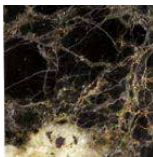

cat. 1
matt | shine

DOVER WHITE

cat. 1
matt | shine

TAJ MAHAL

cat. 1
matt | shine

EMPERADOR DARK

cat. 2
matt | shine

STARDUST