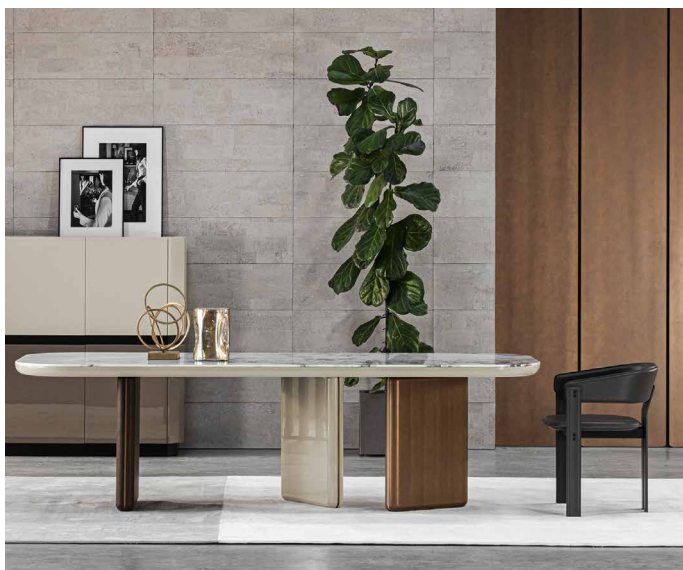

MAGGIORE

Bonura Design - 2024

DESCRIPTION

The Maggiore table features three legs arranged perpendicularly to each other to create dynamism and personality. Two vertical lines on the sides of the bases are an additional visual detail that creates a sense of motion. The soft-contoured top is available in the MC colours and can come with added inlays in various materials such as marble and back-painted glass. A table offering endless customisation possibilities.