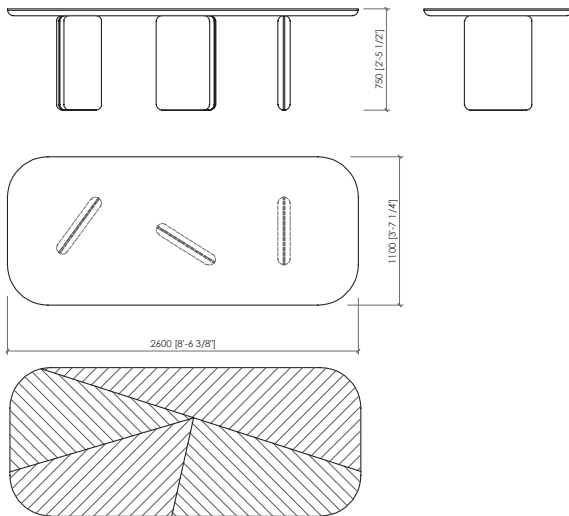

Marble | Back-painted glass | Inlaid wood

Top (version with umber top)

Marble

Dimensions (top with top frame)

cm 240x110x75h | in 94"1/2x43"1/3x29"1/2h

cm 260x110x75h | in 102"1/243"1/3x29"1/2h

Dimensions (top with under-top)

Marmo | vetro retro-verniciato | legno intarsiato

Top (versione con sotto-top)

Marmo

Dimensioni (top con cornice)

cm 240x110x75h

cm 260x110x75h

Dimensioni (top con sotto top)

cm 240x110x74h

cm 260x110x74h

MAGGIORE

Bonura Design - 2024

Top with frame top | Top con cornice

cm 240x110x75h | in 94"1/2x43"1/3x29"1/2h

Top with under-top | Top con sotto top

cm 240x110x74h | in 94"1/2x43"1/3x29"1/7h

Top with frame top | Top con cornice

cm 260x110x75h | in 102"1/2x43"1/3x29"1/2h

Top with under-top | Top con sotto top

cm 260x110x74h | in 102"1/2x43"1/3x29"1/7h

Top with frame top | Top con cornice

top
top

frame top
cornice top

Top with under-top | Top con sotto top