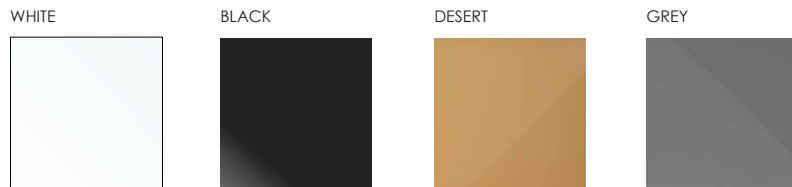

MAGGIORE

Bonura Design - 2024

TOP FINISHES | *FINITURE TOP*

back-painted glass | *vetro retroverniciato*

available only for top with frame | *disponibile solo per top con cornice*