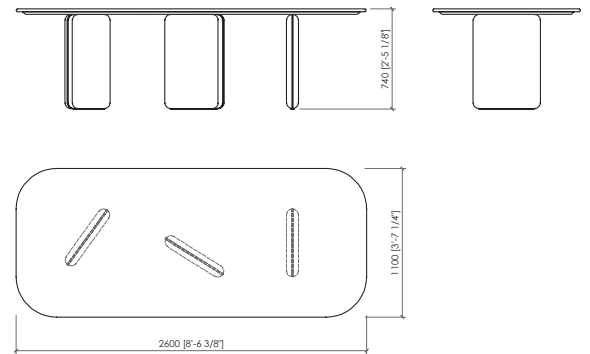

Marble | Back-painted glass | Inlaid wood

Top (version with umber top)

Marble

Dimensions (top with top frame)

cm 240x110x75h | in 94"1/2x43"1/3x29"1/2h

cm 260x110x75h | in 102"1/243"1/3x29"1/2h

Dimensions (top with under-top)

Marmo | vetro retro-verniciato | legno intarsiato

Top (versione con sotto-top)

Marmo

Dimensioni (top con cornice)

cm 240x110x75h

cm 260x110x75h

Dimensioni (top con sotto top)

cm 240x110x74h

cm 260x110x74h

MAGGIORE

Bonura Design - 2024

Top with frame top | Top con cornice

cm 240x110x75h | in 94"1/2x43"1/3x29"1/2h

Top with under-top | Top con sotto top

cm 240x110x74h | in 94"1/2x43"1/3x29"1/7h

Top with frame top | Top con cornice

cm 260x110x75h | in 102"1/2x43"1/3x29"1/2h

Top with under-top | Top con sotto top

cm 260x110x74h | in 102"1/2x43"1/3x29"1/7h

Top with frame top | Top con cornice

top
top

frame top
cornice top

Top with under-top | Top con sotto top