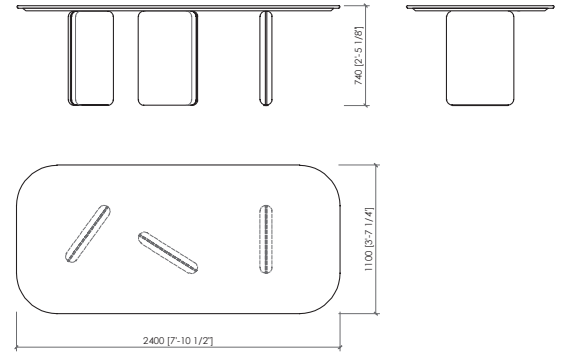

Marble | Back-painted glass | Inlaid wood

Top (version with umber top)

Marble

Dimensions (top with top frame)

cm 240x110x75h | in 94"1/2x43"1/3x29"1/2h

cm 260x110x75h | in 102"1/243"1/3x29"1/2h

Dimensions (top with under-top)

Marmo | vetro retro-verniciato | legno intarsiato

Top (versione con sotto-top)

Marmo

Dimensioni (top con cornice)

cm 240x110x75h

cm 260x110x75h

Dimensioni (top con sotto top)

cm 240x110x74h

cm 260x110x74h

MAGGIORE

Bonura Design - 2024

Top with frame top | Top con cornice

cm 240x110x75h | in 94"1/2x43"1/3x29"1/2h

Top with under-top | Top con sotto top

cm 240x110x74h | in 94"1/2x43"1/3x29"1/7h

Top with frame top | Top con cornice

cm 260x110x75h | in 102"1/2x43"1/3x29"1/2h

Top with under-top | Top con sotto top

cm 260x110x74h | in 102"1/2x43"1/3x29"1/7h

Top with frame top | Top con cornice

top
top

frame top
cornice top

Top with under-top | Top con sotto top