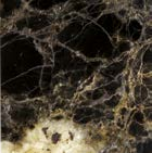

CALACATTA GOLD

cat. 1
matt | shine

SAHARA NOIR

cat. 1
matt | shine

DOVER WHITE

cat. 1
matt | shine

TAJ MAHAL

cat. 1
matt | shine

EMPERADOR DARK

cat. 2
matt | shine

STARDUST

cat. 2
matt | shine

CARRARA

cat. 2
matt | shine

NERO MARQUINA

cat. 2
matt | shine

TOP FINISHES - WOODEN | *FINITURA TOP - LEGNO*

GOLD WALNUT

matt

CANALETTO WALNUT

matt

VOLCAN WALNUT

matt

WILD ASH