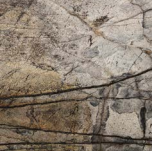

STELVIO

MC Lab - 2025

TOP FINISHES - MARBLE | *FINITURA TOP - MARMO*

SILVER ROOTS

cat. 1
matt | shine