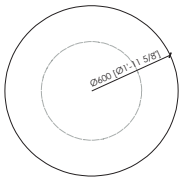

Dimensions

small : cm Ø60x40h | in Ø23"5/8x15"3/4h

large: cm Ø100x30h | in Ø39"3/8x11"4/5h

Dimensions in mm. MC Meroni & Colzani reserved the right to make change is reserved. This informations are based on the last price list.

Tubolare

Tube in metallo con finiture metalliche

Dimensioni

small : cm Ø60x40h

large: cm Ø100x30h

VILLASIMIUS coffee tables

MC Lab - 2025

SMALL