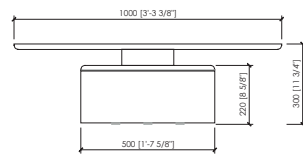

LARGE

lacquered or marble top
top laccato o marmo