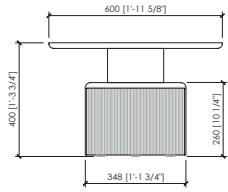

Dimensions

small : cm Ø60x40h | in Ø23"5/8x15"3/4h

large: cm Ø100x30h | in Ø39"3/8x11"4/5h

Dimensions in mm. MC Meroni & Colzani reserved the right to make change is reserved. This informations are based on the last price list.

Tubolare

Tube in metallo con finiture metalliche

Dimensioni

small : cm Ø60x40h

large: cm Ø100x30h

VILLASIMIUS coffee tables

MC Lab - 2025

SMALL