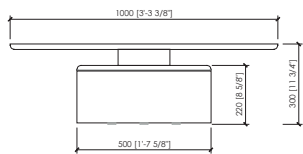

LARGE

lacquered or marble top
top laccato o marmo