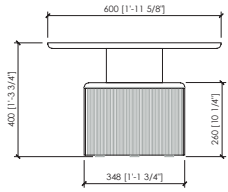

Dimensions

small : cm Ø60x40h | in Ø23"5/8x15"3/4h

large: cm Ø100x30h | in Ø39"3/8x11"4/5h

Dimensions in mm. MC Meroni & Colzani reserved the right to make change is reserved. This informations are based on the last price list.

Tubolare

Tube in metallo con finiture metalliche

Dimensioni

small : cm Ø60x40h

large: cm Ø100x30h

VILLASIMIUS coffee tables

MC Lab - 2025

SMALL