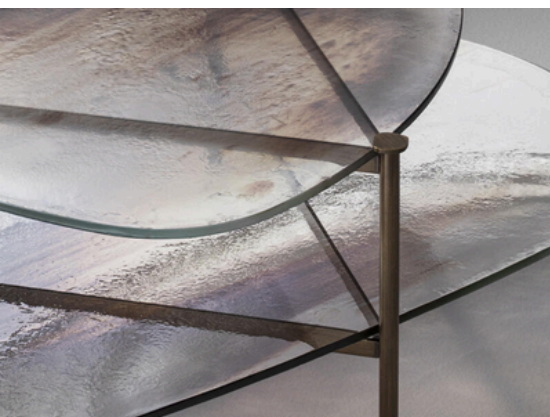

MEDARDO CONTEMPORARY COFFEE TABLE

A functional work of art for those who appreciate artistic design in their home. The MEDARDO CONTEMPORARY Coffee Table from the LANGHE collection is a tribute to the industriousness of Murano and the dream world of Langhe. Inspired by the technique of glass is the registre on which Italian glass artisans have imprinted the characters and states of mind that a landscape conveys. The MEDARDO CONTEMPORARY Coffee Table from the LANGHE collection emulates art in nature.

MATERIALS

Glass with Langhe Finishes

Brass Metal

LA MORRA FINISH

BARBARESCO FINISH

NEIVE FINISH

RODDI FINISH

La Morra, sandblasted and partially silvered extra-clear glass.

Barbaresco, extra-clear baked glass with pure poured silver.

Neive, extra-clear baked and sandblasted glass with pure poured silver.

Roddi, extra-clear baked and sandblasted glass, engraved on the edge and partially silvered.

This table is available in four finishes inspired by Piedmontese panoramas which form the landscape of the Langhe.

L'Art de Vivre "The Art of Living"

Width: 119 cm

Depth: 77 cm

Height: 40 cm

Code: FCT-GLF-210-45