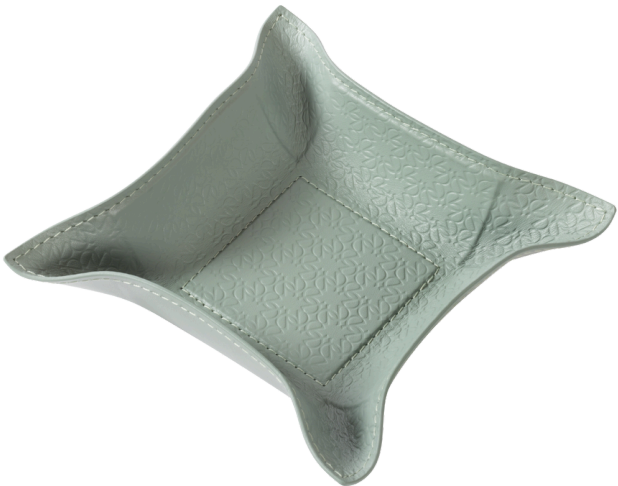

# MONOGRAM VALET TRAY SQUARE

The Monogram Valet Tray Square elevates your everyday organization with luxurious sophistication. Lined in premium leather and embellished with the iconic ELIE SAAB Monogram pattern, it blends elegance with practicality. Its expertly crafted metal structure offers a durable, rigid core, while the flexible, bendable sides allow for effortless shaping and convenient packing. A timeless accessory, the Monogram Valet Tray brings refined style to any setting.

## CUSTOMIZATION

Leather

Metal

## Monogram Valet Tray

Square

15 x 15 cm

We are here to help YOU! Receive material samples and view the sourcebooks showcasing the entire ELIE SAAB Maison collection. Gain access to personalized service, and unlimited customization for your project with LAVARA.