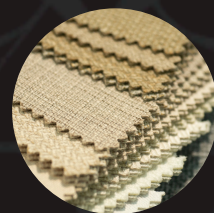

The MONOLITH Bed by ELIE SAAB Maison is meticulously crafted with a structure of plywood and plush polyurethane foam. Customize the bed with the exquisite upholstery options available in fabric or leather from our exclusive collection, featuring a headboard adorned with vertical quilting for a touch of elegance. Available in both 180cm and 200cm sizes, this bed ensures a perfect fit for your mattress needs. The bed frame comes equipped with height adjustable supports for added convenience and customization.

CUSTOMIZATION

Fabric

Leather

L'Art de Vivre "The Art of Living"

Art. 50101
340 x 228 x H 130 cm

Art. 50102
360 x 228 x H 130 cm

We are here to help YOU! Receive material samples and view the sourcebooks showcasing the entire ELIE SAAB Maison collection. Gain access to personalized service, and unlimited customization for your project with LAVARA.