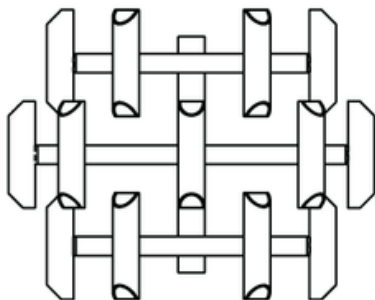

## CUSTOMIZATION

Bronzed or Brushed Metal

Black Nickel

*L'Art de Vivre "The Art of Living"*

**Chandelier 97**

Art. 60104  
97 x 97 x H 76 cm

**Chandelier 1 element**

Art. 60108  
Ø 7 x H 30 cm

**Chandelier 120**

Art. 60106  
120 x 120 x H 76 cm

**Chandelier 3 elements**

Art. 60109  
Ø 15 x H 40 cm

We are here to help YOU! Receive material samples and view the sourcebooks showcasing the entire ELIE SAAB Maison collection. Gain access to personalized service, and unlimited customization for your project with LAVARA.