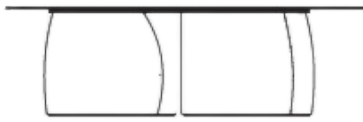

## *L'Art de Vivre "The Art of Living"*

**Table 250**  
Art. 30210  
250 x 130 x H 74 cm

**Table 300**  
Art. 30211  
300 x 135 x H 74 cm

**Table Ø 160**  
Art. 30212  
Ø 160 x H 74

We are here to help YOU! Receive material samples and view the sourcebooks showcasing the entire ELIE SAAB Maison collection. Gain access to personalized service, and unlimited customization for your project with LAVARA.