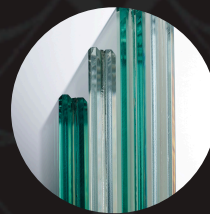

CUSTOMIZATION

Glass