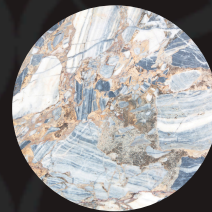

OBSIDIAN MARBLE/ WOOD TABLE

Experience the captivating presence of the OBSIDIAN table's base, a true masterpiece with imposing, sinuous shapes that instantly captivate the gaze. Atop this work of art rests a rounded surface, in wood or marble. The base is finished in Mirror gold, exhibiting an almost mirror-like effect that skillfully reflects light.

CUSTOMIZATION

Wood

Marble

Mirror Gold

L'Art de Vivre "The Art of Living"

Table 250
Art. 30220
250 x 130 x H 74 cm

Table 300
Art. 30221
300 x 135 x H 74 cm

Table Ø 160
Art. 30222
Ø 160 x H 74