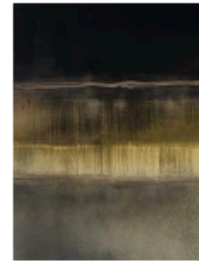

Lipari

PAESAGGI FINISHINGS - Any of these decorations can be applied at an extra cost. Enquire for details.