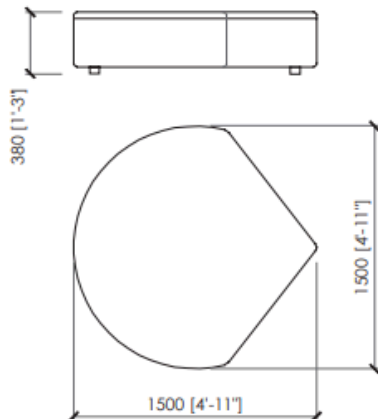

**2** Chaise Longue

**3** Pouf

*Luxury Living. Masterfully Curated.*

**4** L 72 Backs

**5** L 82 Backs

Back cushions | Cuscini schienali

Additional cushions | Cuscini aggiuntivi

Dimensions in mm. MC Meroni & Colzani reserve the right to make changes.