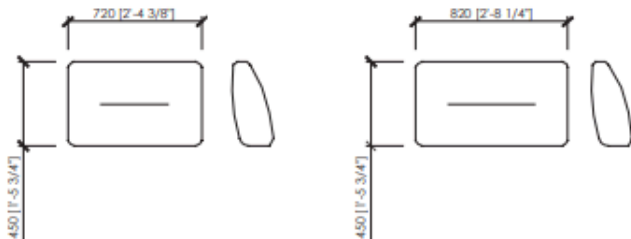

**2** Chaise Longue

**3** Pouf

*Luxury Living. Masterfully Curated.*

**4** L 72 Backs

**5** L 82 Backs

Back cushions | Cuscini schienali

Additional cushions | Cuscini aggiuntivi

Dimensions in mm. MC Meroni & Colzani reserve the right to make changes.