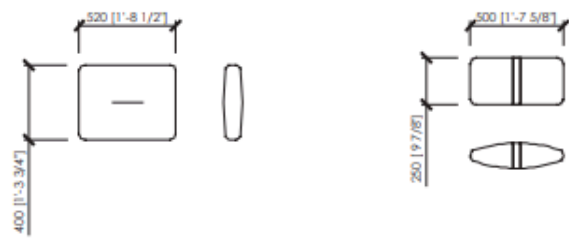

**2** Chaise Longue

**3** Pouf

*Luxury Living. Masterfully Curated.*

**4** L 72 Backs

**5** L 82 Backs

Back cushions | Cuscini schienali

Additional cushions | Cuscini aggiuntivi

Dimensions in mm. MC Meroni & Colzani reserve the right to make changes.