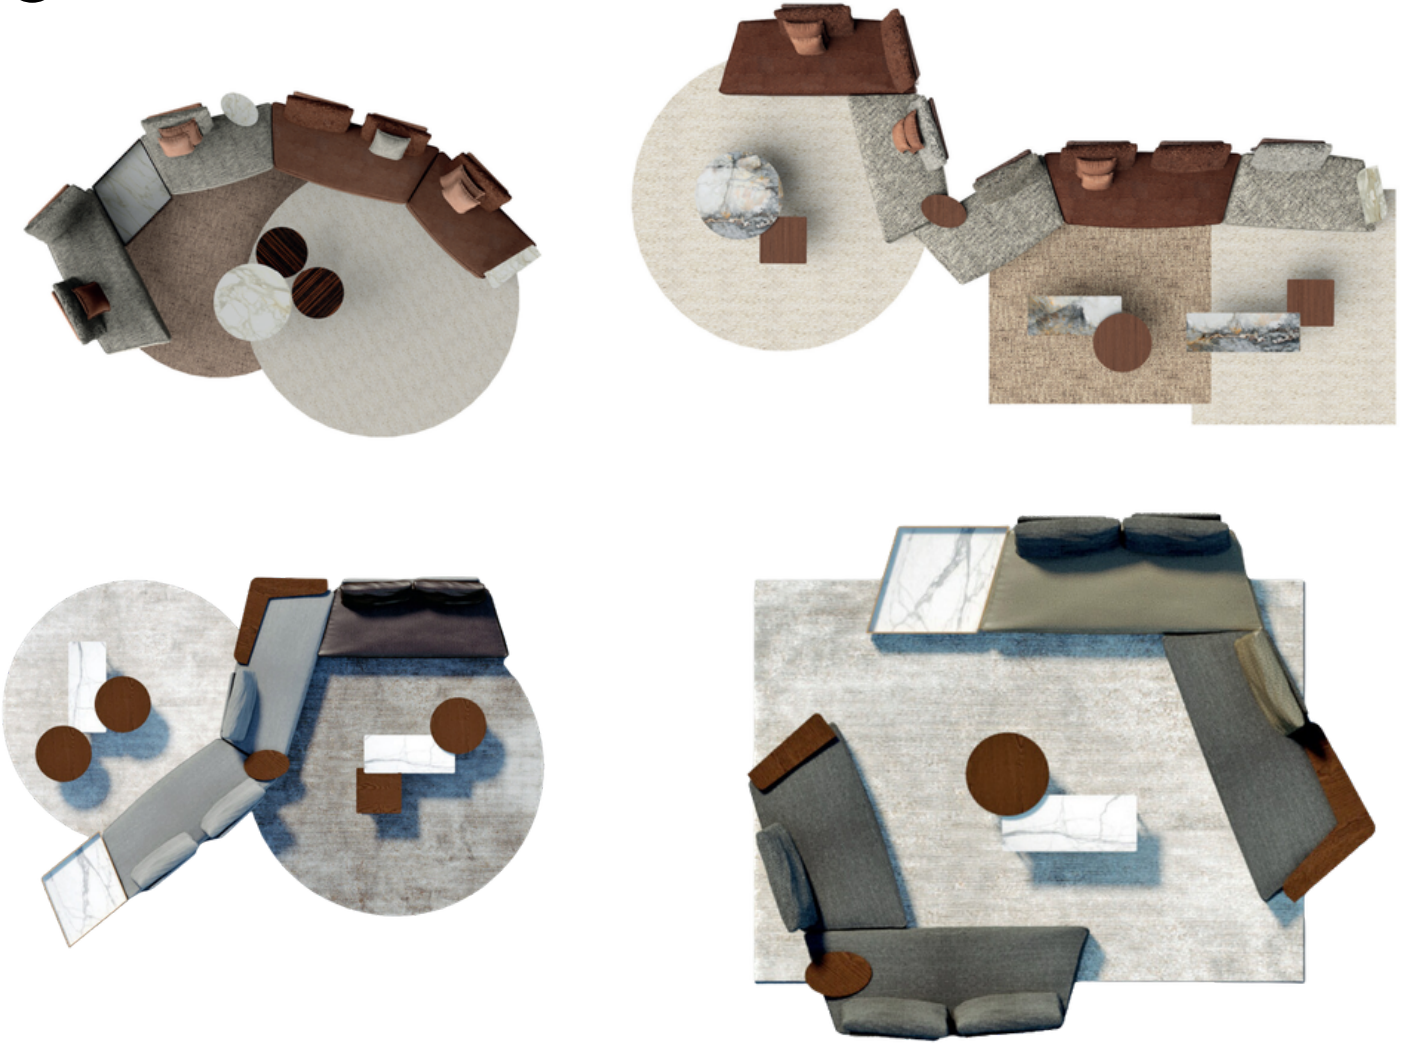

Luxury Living. Masterfully Curated.

8 Composition Examples

Dimensions in mm. MC Meroni & Colzani reserve the right to make changes.

We are here to help YOU! Receive material samples and view the sourcebooks showcasing the entire MC Meroni & Colzani brand collection. Gain access to personalized service, and unlimited customization for your project with LAVARA.

www.lavaraworld.com

All rights reserved 2024 © Lavara

TALK TO US

+1 201 419 2239

+1 949 528 2729

warren@lavaraworld.com

nicole@lavaraworld.com