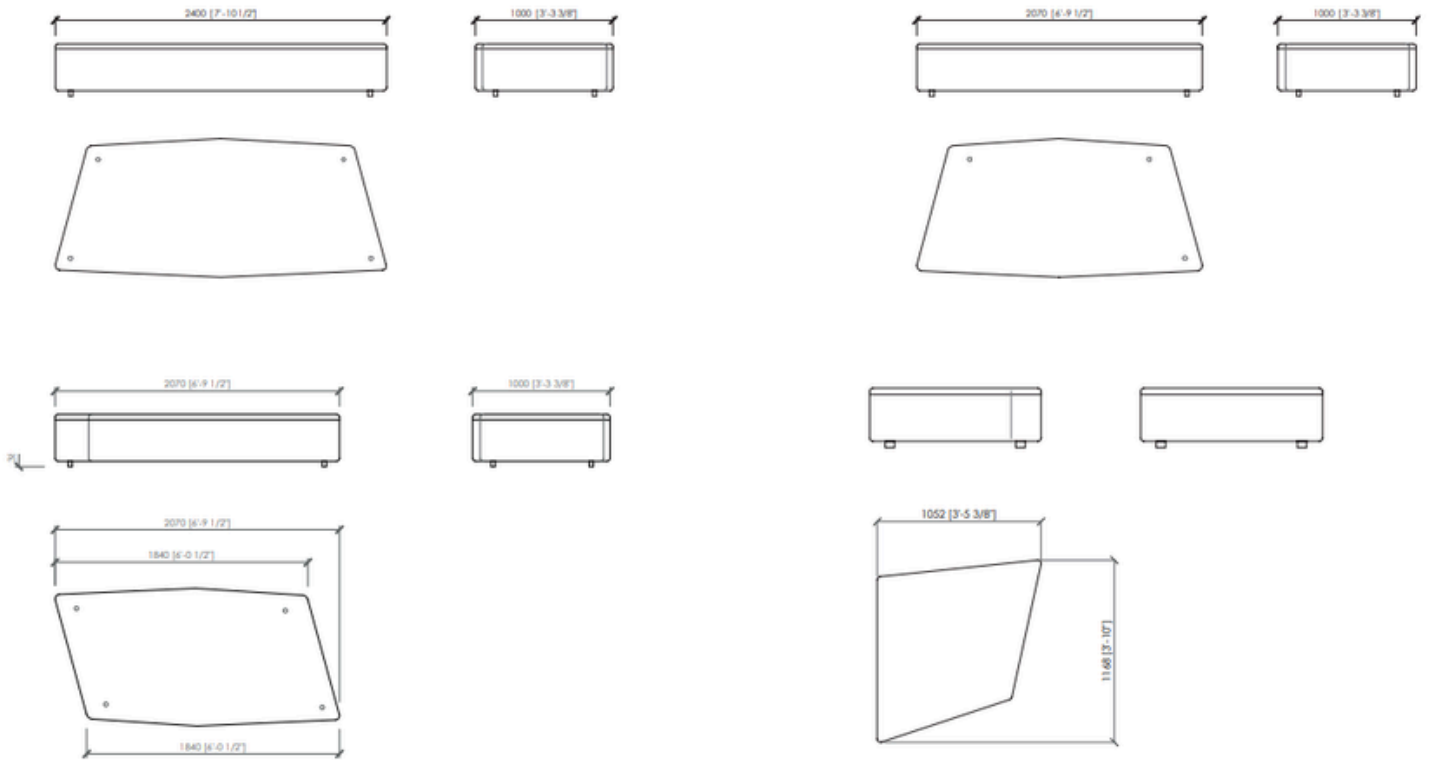

**2** Chaise Longue

**3** Pouf

*Luxury Living. Masterfully Curated.*

**4** L 72 Backs

**5** L 82 Backs

Back cushions | Cuscini schienali

Additional cushions | Cuscini aggiuntivi

Dimensions in mm. MC Meroni & Colzani reserve the right to make changes.