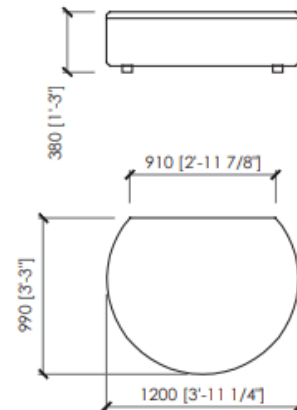

**2** Chaise Longue

**3** Pouf

*Luxury Living. Masterfully Curated.*

**4** L 72 Backs

**5** L 82 Backs

Back cushions | Cuscini schienali

Additional cushions | Cuscini aggiuntivi

Dimensions in mm. MC Meroni & Colzani reserve the right to make changes.