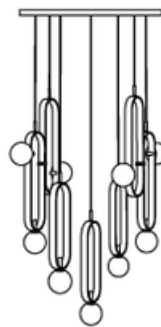

Introducing the exquisite ELIE SAAB Maison PEARL chandelier which features a delicate metal framework adorned with handcrafted Murano glass elements shaped like pearls. PEARL is presented as a chandelier in a variety of dimensions, floor and table lamp. Composed of repeated geometric elements, PEARL appears lightweight like an ancient jewel, irradiating the room beneath with light.

Art. 60205
Ø 90 H cm on
request cm

One light module

Art. 60200
18 x H 65 cm

Chandelier 01

Art. 60209
46 x H 50 cm

Chandelier 06

Art. 60203
212 x H 47 cm

Applique

Art. 60206
50 x 15 x H 50 cm

Table lamp

Art. 60207
51 x 25 x H 51 cm

Chandelier 03

Art. 60204
On Request

Floor lamp

Art. 60208
65 x 40 x H 176 cm

Chandelier 02

Art. 60201
65 x H 103 cm

We are here to help YOU! Receive material samples and view the sourcebooks showcasing the entire ELIE SAAB Maison collection. Gain access to personalized service, and unlimited customization for your project with LAVARA.