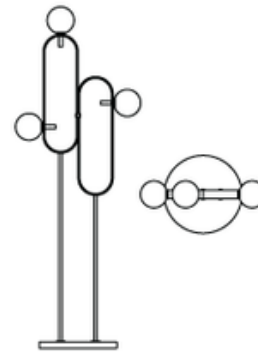

Introducing the exquisite ELIE SAAB Maison PEARL chandelier which features a delicate metal framework adorned with handcrafted Murano glass elements shaped like pearls. PEARL is presented as a chandelier in a variety of dimensions, floor and table lamp. Composed of repeated geometric elements, PEARL appears lightweight like an ancient jewel, irradiating the room beneath with light.

Art. 60205
Ø 90 H cm on
request cm

One light module

Art. 60200
18 x H 65 cm

Chandelier 01

Art. 60209
46 x H 50 cm

Chandelier 06

Art. 60203
212 x H 47 cm

Applique

Art. 60206
50 x 15 x H 50 cm

Table lamp

Art. 60207
51 x 25 x H 51 cm

Chandelier 03

Art. 60204
On Request

Floor lamp

Art. 60208
65 x 40 x H 176 cm

Chandelier 02