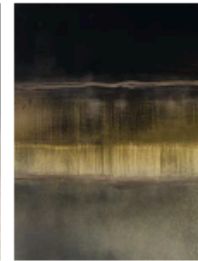

# POGGIO CONTEMPORARY CONSOLE

A functional work of art for those who appreciate artistic design in their home. The POGGIO CONTEMPORARY Console from the PAESAGGI collection is a tribute to the industriousness of Murano and the dream world of Tuscany. Italian glass artisans have acid-etched extra clear glass, engraved and decorated it with golden hues, then silvered it in a heavy antique finish. The POGGIO CONTEMPORARY Console from the PAESAGGI collection emulates art in nature.

Girgenti

Etna

La Morra

Barbaresco

Neive

Roddi

Stromboli

Lipari