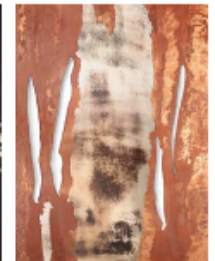

Massenzio

PAESAGGI FINISHINGS - Any of these decorations except for MIAGE and MUGELLO can be applied at an extra cost. Enquire for details.