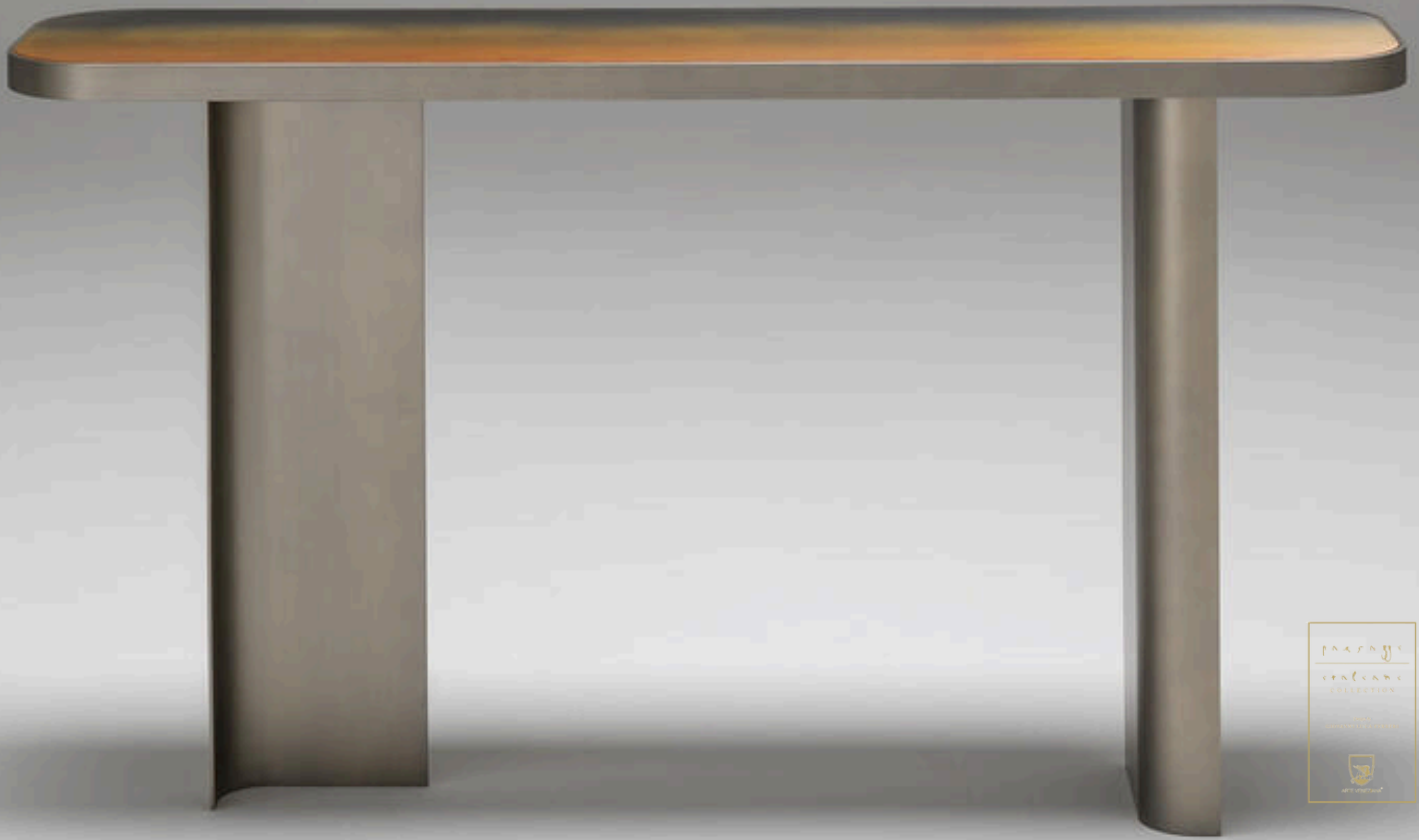

# POGGIO CONTEMPORARY CONSOLE

A functional work of art for those who appreciate artistic design in their home. The POGGIO CONTEMPORARY Console from the PAESAGGI collection is a tribute to the industriousness of Murano and the dream world of Tuscany. Italian glass artisans have acid-etched extra clear glass, engraved and decorated it with golden hues, then silvered it in a heavy antique finish. The POGGIO CONTEMPORARY Console from the PAESAGGI collection emulates art in nature.

## MATERIALS

Gargano Finish

Burnished Brass Finish

**GARGANO** - Extra-clear acid-etched glass engraved and decorated with gold hues, all silvered in a heavy antique finish.