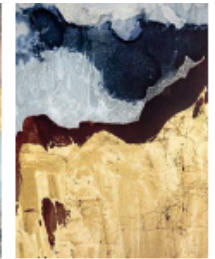

Behind Mona Lisa