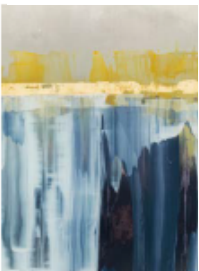

Volterra

PAESAGGI FINISHINGS - Any of these decorations except for MIAGE and MUGELLO can be applied at an extra cost. Enquire for details.