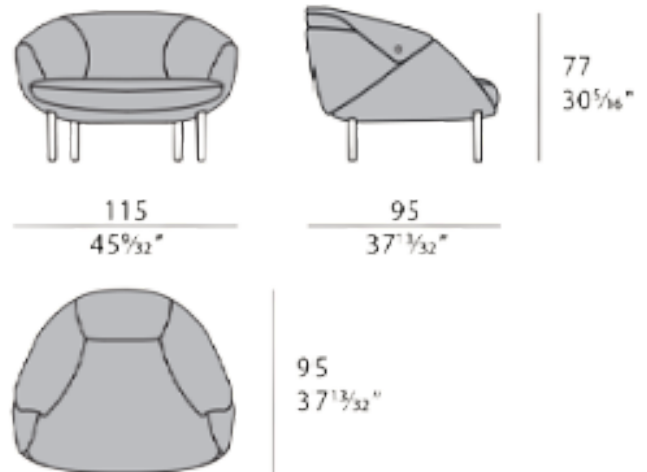

Luxury Living. Masterfully Curated.

Technical

Structure: in metal and plywood covered in polyurethane foam. / **Cushions:** Polyurethane foam in different densities / **Pre-upholstery:** polyester wadding / **Upholstery:** non-removable in leather or fabric / **Feet:** in wood covered in leather.

N670

Dimensions in cm and inches. Turri reserves the right to make changes.

We are here to help YOU! Receive material samples and view the sourcebooks showcasing the entire Turri brand collection. Gain access to personalized service, and unlimited customization for your project with LAVARA.

TALK TO US

+1 201 419 2239

+1 949 528 2729

www.lavara.world

All rights reserved 2024 © Lavara

warren@lavara.world

nicole@lavara.world