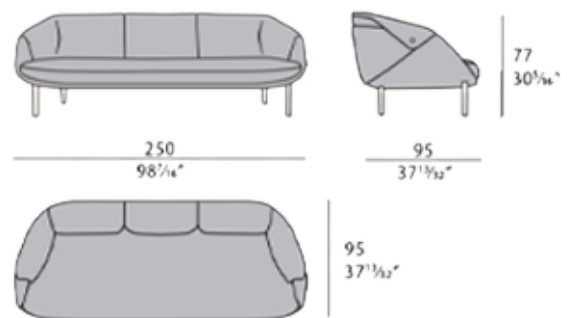

Luxury Living. Masterfully Curated.

Technical

Structure: in metal and plywood covered in polyurethane foam. / **Cushions:** Polyurethane foam in different densities / **Pre-upholstery:** polyester wadding / **Upholstery:** non-removable in leather or fabric / **Feet:** in wood covered in leather.

N672

Dimensions in cm and inches. Turri reserves the right to make changes.

We are here to help YOU! Receive material samples and view the sourcebooks showcasing the entire Turri brand collection. Gain access to personalized service, and unlimited customization for your project with LAVARA.

TALK TO US

+1 201 419 2239

+1 949 528 2729

www.lavara.world

All rights reserved 2024 © Lavara

warren@lavara.world

nicole@lavara.world