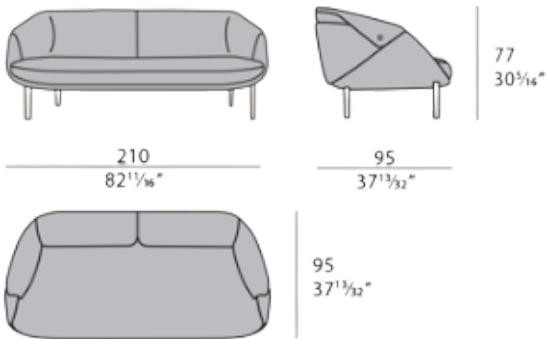

Luxury Living. Masterfully Curated.

Technical

Structure: in metal and plywood covered in polyurethane foam. / **Cushions:** Polyurethane foam in different densities / **Pre-upholstery:** polyester wadding / **Upholstery:** non-removable in leather or fabric / **Feet:** in wood covered in leather.

N671

Dimensions in cm and inches. Turri reserves the right to make changes.

We are here to help YOU! Receive material samples and view the sourcebooks showcasing the entire Turri brand collection. Gain access to personalized service, and unlimited customization for your project with LAVARA.

TALK TO US

+1 201 419 2239

+1 949 528 2729

www.lavara.world

All rights reserved 2024 © Lavara

warren@lavara.world

nicole@lavara.world