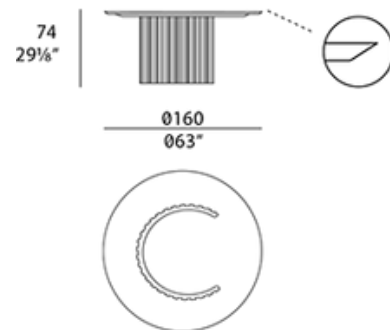

A123 - AE123 - A123V - A123M