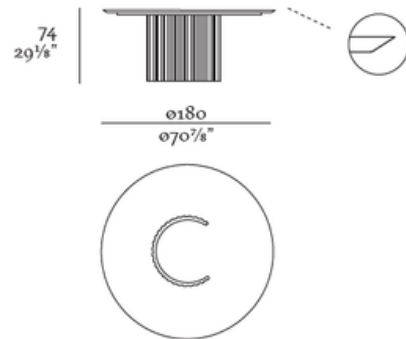

A121 - AE121- A121V - A121M