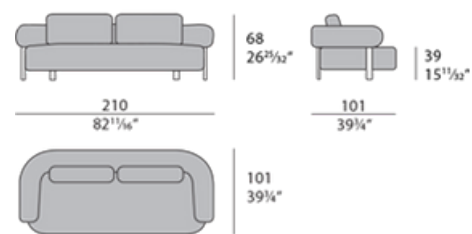

Luxury Living. Masterfully Curated.

Technical

Structure: metal and curved plywood / **Padding:** Polyurethane foam in different densities / **Pre-upholstery:** polyester wadding / **Upholstery:** non-removable in leather or fabric. / **Legs:** Champagne Gold or Graphite Gray finish metal.

A170

A171

Dimensions in cm. Turri reserves the right to make changes.

We are here to help YOU! Receive material samples and view the sourcebooks showcasing the entire Turri brand collection. Gain access to personalized service, and unlimited customization for your project with LAVARA.

TALK TO US

+1 201 419 2239

+1 949 528 2729

www.lavara.world

All rights reserved 2024 © Lavara

warren@lavara.world

nicole@lavara.world