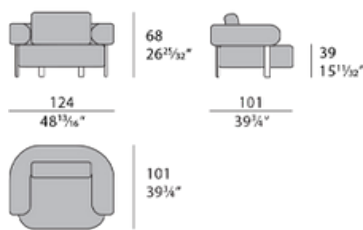

Luxury Living. Masterfully Curated.

Technical

Structure: metal and curved plywood / **Padding:** Polyurethane foam in different densities / **Pre-upholstery:** polyester wadding / **Upholstery:** non-removable in leather or fabric. / **Legs:** Champagne Gold or Graphite Gray finish metal.

A170