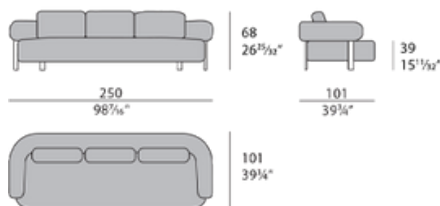

Luxury Living. Masterfully Curated.

Technical

Structure: metal and curved plywood / **Padding:** Polyurethane foam in different densities / **Pre-upholstery:** polyester wadding / **Upholstery:** non-removable in leather or fabric. / **Legs:** Champagne Gold or Graphite Gray finish metal.

A170

A172

Dimensions in cm. Turri reserves the right to make changes.

We are here to help YOU! Receive material samples and view the sourcebooks showcasing the entire Turri brand collection. Gain access to personalized service, and unlimited customization for your project with LAVARA.

TALK TO US

+1 201 419 2239

+1 949 528 2729

www.lavara.world

All rights reserved 2024 © Lavara

warren@lavara.world

nicole@lavara.world