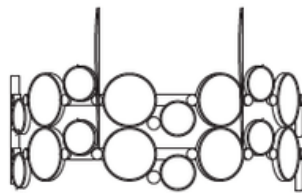

## CUSTOMIZATION

Bronzed or Brushed Metal

Black Nickel

*L'Art de Vivre "The Art of Living"*

**Applique**  
Art. 60225  
50 x 17 cm

**Oval lamp 1 level**  
Art. 60220  
140 x 50 cm

**Round Lamp 1 level**  
Art. 60222  
Ø 80 cm

**Oval Lamp 2 levels**  
Art. 60221  
140 x 50 cm

**Round Lamp 2 levels**  
Art. 60223  
Ø 80 cm

We are here to help YOU! Receive material samples and view the sourcebooks showcasing the entire ELIE SAAB Maison collection. Gain access to personalized service, and unlimited customization for your project with LAVARA.