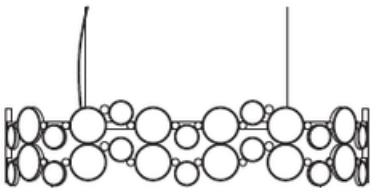

## CUSTOMIZATION

Bronzed or Brushed Metal

Black Nickel

*L'Art de Vivre "The Art of Living"*

**Applique**  
Art. 60225  
50 x 17 cm

**Oval lamp 1 level**  
Art. 60220  
140 x 50 cm

**Round Lamp 1 level**  
Art. 60222  
Ø 80 cm

**Oval Lamp 2 levels**  
Art. 60221  
140 x 50 cm

**Round Lamp 2 levels**  
Art. 60223  
Ø 80 cm

We are here to help YOU! Receive material samples and view the sourcebooks showcasing the entire ELIE SAAB Maison collection. Gain access to personalized service, and unlimited customization for your project with LAVARA.