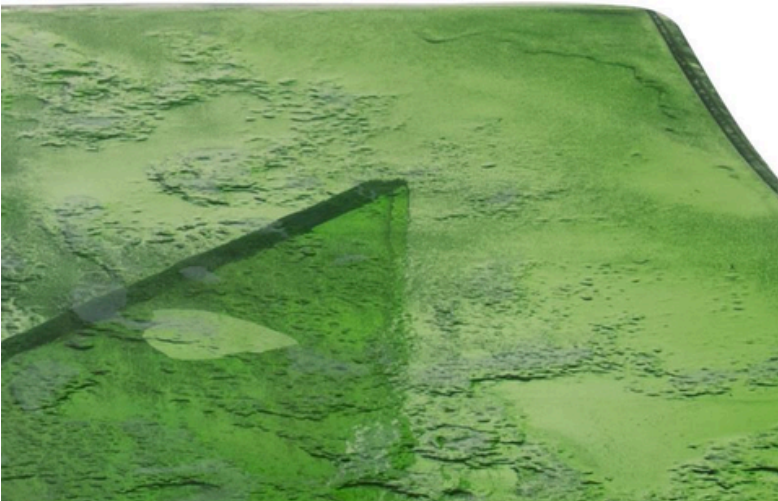

MIDNIGHT
GRADIENT
SILVERED WITH
MEDIUM
ANTIQUÉ
FINISH

PINK-BLUE
GRADIENT
SILVERED WITH
MEDIUM
ANTIQUÉ
FINISH

DARK GREEN
GRADIENT
SILVERED WITH
MEDIUM
ANTIQUÉ
FINISH

The decoration of Melt glass is achieved by applying different layers of colour, silver and primer. The final effect can be transparent or non-transparent, depending on the intended use of the product. In general, non-transparent tops are those that are applied on third party surfaces (furniture, walls, etc.) as the non-transparency allows the glues used to mount the pane to be hidden.