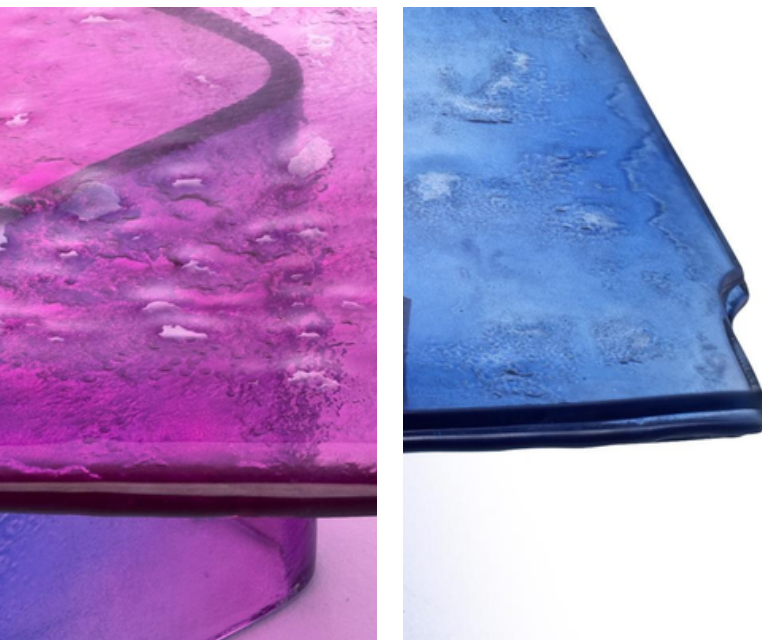

DARK GREEN GRADIENT SILVERED WITH MEDIUM ANTIQUE FINISH

*The decoration of Melt glass is achieved by applying different layers of colour, silver and primer. The final effect can be transparent or non-transparent, depending on the intended use of the product. In general, non-transparent tops are those that are applied on third party surfaces (furniture, walls, etc.) as the non-transparency allows the glues used to mount the pane to be hidden.*

*L'Art de Vivre*  
*"The Art of Living"*

Width: 120 cm  
 Depth: 80 cm  
 Height: 27 cm  
 Code: FCT-LDC-109-42  
 Custom made to specifications.

*Glass handmade furniture*

**Materials**

Top and legs in two layers of baked glass with irregular edges. The entire piece is varnished in gradation from bronze to transparent, with partial silvering on the back.