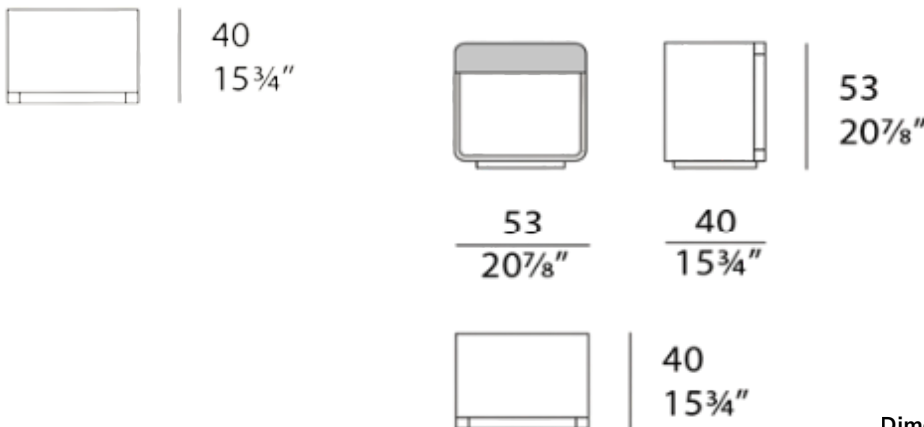

S442 - S442M - SE442M

SE442L

Dimensions in cm. Turri reserves the right to make changes.

We are here to help YOU! Receive material samples and view the sourcebooks showcasing the entire Turri brand collection. Gain access to personalized service, and unlimited customization for your project with LAVARA.