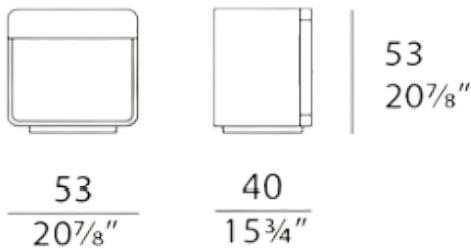

S442 - S442M - SE442M

SE442L

Dimensions in cm. Turri reserves the right to make changes.

We are here to help YOU! Receive material samples and view the sourcebooks showcasing the entire Turri brand collection. Gain access to personalized service, and unlimited customization for your project with LAVARA.