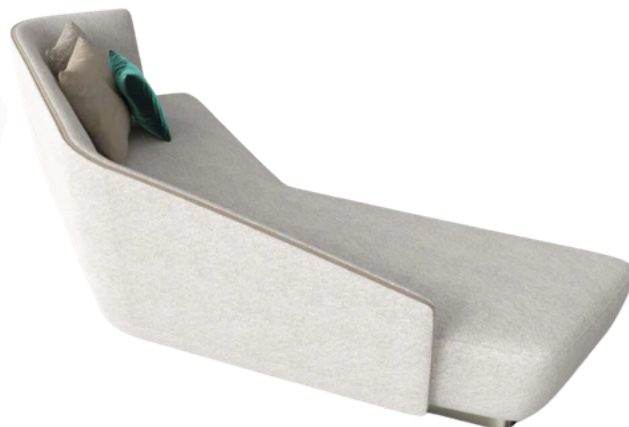

VIRGULE SOFA

Introducing the exquisite VIRGULE refined sofa, offered in two dimensions and a variety of fabrics and leathers from the ELIE SAAB Maison collection. The profile can be elegantly outlined in leather, complemented by a bronzed metal base. For added versatility, it can be paired with a matching coffee table seamlessly integrated into the composition. VIRGULE boasts an unusual boomerang shape reminiscent of the Art Déco period, with extraordinary design lines reimagined for modern contemporary living. The VIRGULE sofa is available in all fabrics or leathers from the ELIE SAAB Maison collection.

- 5** Composition 03
Art. 207C3
540 x 300 x H 78

- 6** Angular Module DX
Art. 20720
150 x 135 x H 78

- 7** Angular Module SX
Art. 20721
150 x 135 x H 78

- 8** Composition 01
Art. 207C1
395 x 170 x H 78

- 9** Composition 02
Art. 207C2
395 x 177 x H 78

- 10** Composition 04
Art. 207C4
455 x 300 x H 78

Luxury Living. Masterfully Curated.

DIMENSIONS

Art. 20700	320 x 160 x H77 cm
Art. 20701	300 x 170 x H78 cm
Art. 20710	245 x 170 x H78 cm
Art. 20711	245 x 170 x H78 cm
Art. 20720	150 x 135 x H78 cm
Art. 20721	150 x 135 x H78 cm
Art 207C1	395 x 170 x H78 cm
Art 207C2	395 x 177 x H78 cm
Art 207C3	540 x 300 x H78 cm
Art 207C4	455 x 300 x H78 cm