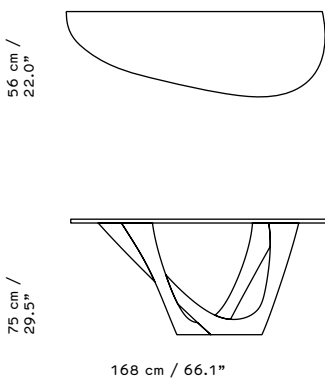

base: flamed gold,
cosmic blue

Net Weight

~43 kg / 94.8 lb

Gross dimensions (with packaging)

weight: ~120 kg / 264.6 lb
height: 100 cm / 39.4"
width: 193 cm / 75.9"
depth: 73 cm / 28.7"

Lead Time

10-12 weeks

Dimensions

Colours

top:

stone*

base:

flamed gold
stainless steel

cosmic blue
carbon steel

www.zieta.pl