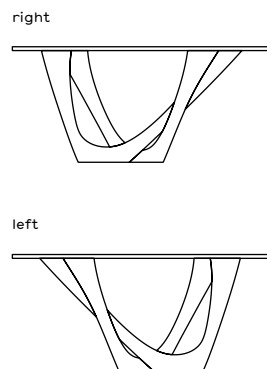

Dimensions

Colours

top:

stone*

base:

flamed gold
stainless steel

cosmic blue
carbon steel

www.zieta.pl

Zieta Studio

Kościelna 16-18
51-430 Wrocław
Poland

Email: info@zieta.pl
Phone: +48 785 911 861

* type of stone to be discussed during the ordering process

** The product is marked with individual number and symbol